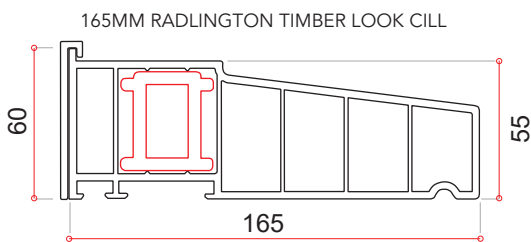

# ULTIMATE RUSTIQUE OVOLO CASEMENT WINDOWS - TYPICAL SECTIONS

Outward opening internally beaded | Ovolo profile | All measurements in mm

FRENCH WINDOW HORIZONTAL CROSS SECTION

Side Hung Sash max width (Mull-Mull) 650mm