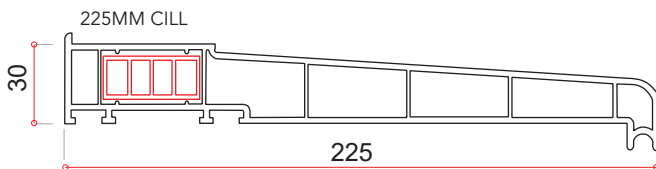

# ULTIMATE RUSTIQUE OVOLO CASEMENT WINDOWS - TYPICAL SECTIONS

Outward opening internally beaded | Ovolo profile | All measurements in mm

FRENCH WINDOW HORIZONTAL CROSS SECTION

Side Hung Sash max width (Mull-Mull) 650mm