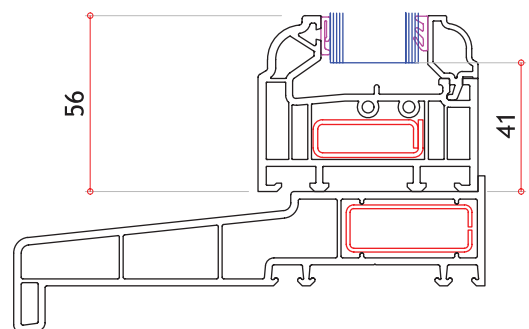

### Glazing Options

- Clear or patterned glass
- Range of lead lite patterns
- Internal 18mm or 25mm Georgian bar
- Ovolo Ali-lock clip on Georgian bar inside and out

### Ventilation

- When specified 2500/4000 trickle vents can be fitted to the top of the window opener or top of large outer frame
- Optional concealed trickle ventilation canopy (top of large outer frame only)

# ULTIMATE RUSTIQUE OVOLO CASEMENT WINDOWS - TYPICAL SECTIONS

Outward opening internally beaded | Ovolo profile | All measurements in mm

FRENCH WINDOW HORIZONTAL CROSS SECTION

Side Hung Sash max width (Mull-Mull) 650mm

Top Hung Sash max width (Mull-Mull) 1450mm

Side Hung Sash max height (Mull-Mull) 1450mm

Top Hung Sash max height (Mull-Mull) 1050mm

Minimum Fanlight depth (O/Frame-Trans) 329mm