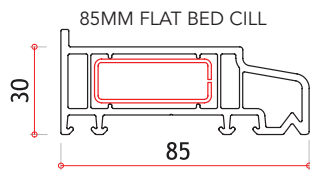

### Glazing Options

- Clear or patterned glass
- Range of lead lite patterns
- Internal 18mm or 25mm Georgian bar
- Ovolo Ali-lock clip on Georgian bar inside and out

# ULTIMATE RUSTIQUE OVOLO CASEMENT WINDOWS - TYPICAL SECTIONS

Outward opening internally beaded | Ovolo profile | All measurements in mm

FRENCH WINDOW HORIZONTAL CROSS SECTION

Side Hung Sash max width (Mull-Mull) 650mm