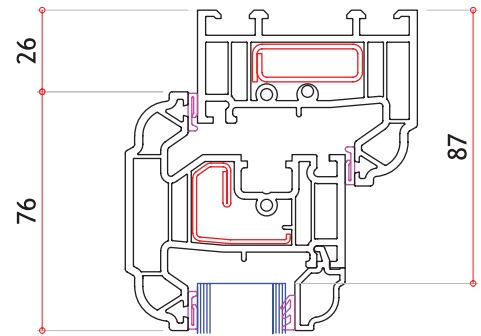

### Glazing Options

- Clear or patterned glass
- Range of lead lite patterns
- Internal 18mm or 25mm Georgian bar
- Ovolo Ali-lock clip on Georgian bar inside and out

### Ventilation

- When specified 2500/4000 trickle vents can be fitted to the top of the window opener or top of large outer frame
- Optional concealed trickle ventilation canopy (top of large outer frame only)

# ULTIMATE RUSTIQUE OVOLO CASEMENT WINDOWS - TYPICAL SECTIONS

Outward opening internally beaded | Ovolo profile | All measurements in mm

FRENCH WINDOW HORIZONTAL CROSS SECTION

Side Hung Sash max width (Mull-Mull) 650mm

Top Hung Sash max width (Mull-Mull) 1450mm

Side Hung Sash max height (Mull-Mull) 1450mm

Top Hung Sash max height (Mull-Mull) 1050mm

Minimum Fanlight depth (O/Frame-Trans) 329mm