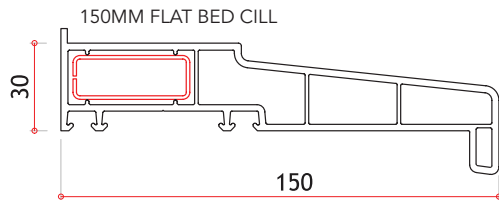

# ULTIMATE RUSTIQUE OVOLO CASEMENT WINDOWS - TYPICAL SECTIONS

Outward opening internally beaded | Ovolo profile | All measurements in mm

FRENCH WINDOW HORIZONTAL CROSS SECTION

Side Hung Sash max width (Mull-Mull) 650mm

## Using Heavy Duty Hinges

Top Opener Max 1450mm wide x 1550mm high (50kgs)  
Side opener Max 750mm wide x 1450mm high (24kgs)  
(Side Opener Max 900mm wide using DGS Mega Hinge)