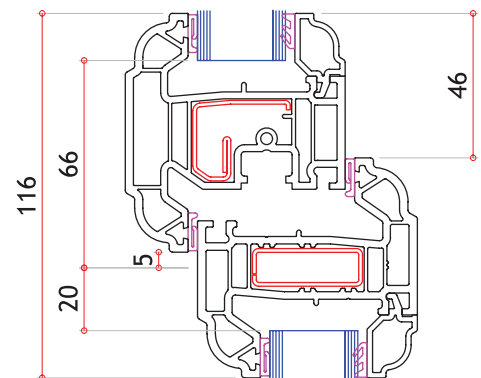

### Glazing Options

- Clear or patterned glass
- Range of lead lite patterns
- Internal 18mm or 25mm Georgian bar
- Ovolo Ali-lock clip on Georgian bar inside and out

# ULTIMATE RUSTIQUE OVOLO CASEMENT WINDOWS - TYPICAL SECTIONS

Outward opening internally beaded | Ovolo profile | All measurements in mm

FRENCH WINDOW HORIZONTAL CROSS SECTION

Side Hung Sash max width (Mull-Mull) 650mm

Top Hung Sash max width (Mull-Mull) 1450mm

Side Hung Sash max height (Mull-Mull) 1450mm

Top Hung Sash max height (Mull-Mull) 1050mm

Minimum Fanlight depth (O/Frame-Trans) 329mm

## Using Heavy Duty Hinges

Top Opener Max 1450mm wide x 1550mm high (50kgs)  
Side opener Max 750mm wide x 1450mm high (24kgs)  
(Side Opener Max 900mm wide using DGS Mega Hinge)