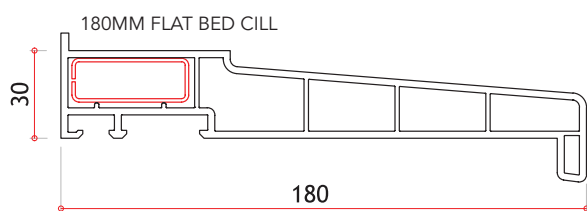

# ULTIMATE RUSTIQUE OVOLO CASEMENT WINDOWS - TYPICAL SECTIONS

Outward opening internally beaded | Ovolo profile | All measurements in mm

FRENCH WINDOW HORIZONTAL CROSS SECTION

Side Hung Sash max width (Mull-Mull) 650mm