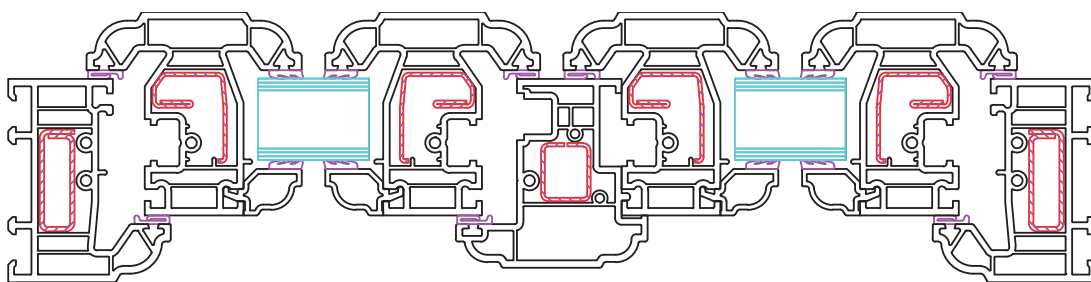

### Glazing Options

- Clear or patterned glass
- Range of lead lite patterns
- Internal 18mm or 25mm Georgian bar
- Ovolo Ali-lock clip on Georgian bar inside and out

### Ventilation

- When specified 2500/4000 trickle vents can be fitted to the top of the window opener or top of large outer frame
- Optional concealed trickle ventilation canopy (top of large outer frame only)

# ULTIMATE RUSTIQUE OVOLO CASEMENT WINDOWS - TYPICAL SECTIONS

Outward opening internally beaded | Ovolo profile | All measurements in mm

FRENCH WINDOW HORIZONTAL CROSS SECTION

Side Hung Sash max width (Mull-Mull) 650mm