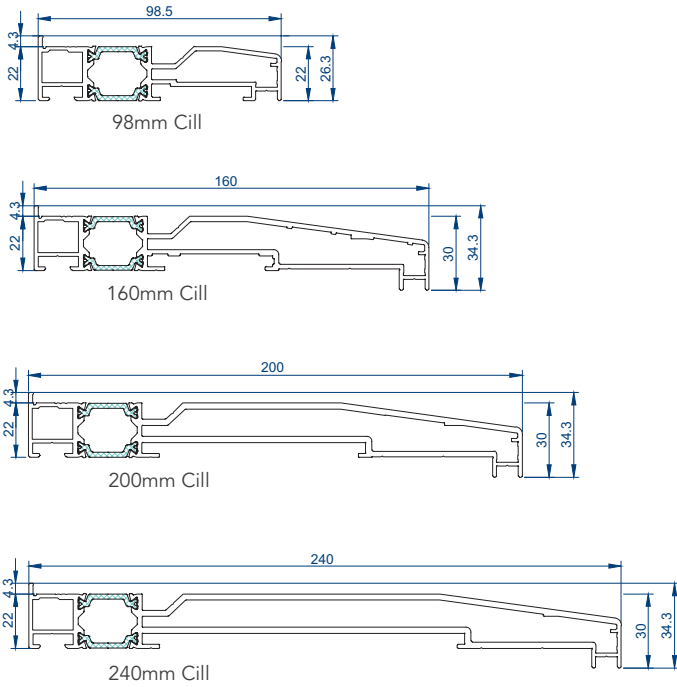

- Standard 28mm double glazed
- Optional 36mm triple glazed
- Black warm edge spacer bar

Glazing Options

- Clear or patterned glass
- Range of lead lite patterns
- Internal 18mm or 25mm Georgian bar

Ventilation

Outward opening | All measurements in mm
(Sashes are internally beaded / fixed lites externally beaded as standard)

CILL OPTIONS

Side Hung Sash max width (Outer-Outer)	740mm
Side Hung Sash max height (Outer-Outer)	1500mm
Top Hung Sash max width (Outer-Outer)	1300mm
Top Hung Sash max height (Outer-Outer)	1500mm
Max side hung weight per sash	24kg
Max top hung weight per sash	40kg

Weight Restrictions

Maximum width and height based on heavy duty hinges utilising double glazed units.
Maximum weight overrides the maximum width or height of any sash.

CONTEMPORARY CASEMENT CROSS-SECTION