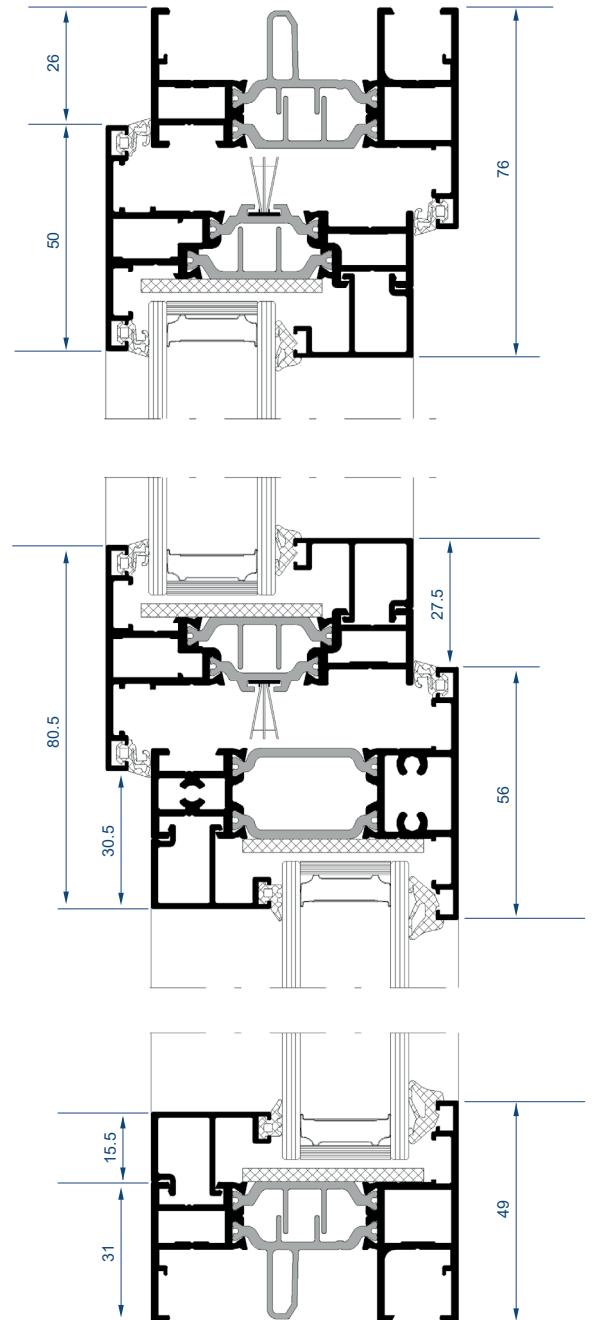

- Standard 28mm double glazed
- Optional 36mm triple glazed
- Black warm edge spacer bar

Glazing Options

- Clear or patterned glass
- Range of lead lite patterns
- Internal 18mm or 25mm Georgian bar

Ventilation

Outward opening | All measurements in mm
(Sashes are internally beaded / fixed lites externally beaded as standard)

CILL OPTIONS

Side Hung Sash max width (Outer-Outer)	740mm
Side Hung Sash max height (Outer-Outer)	1500mm
Top Hung Sash max width (Outer-Outer)	1300mm
Top Hung Sash max height (Outer-Outer)	1500mm
Max side hung weight per sash	24kg
Max top hung weight per sash	40kg

Weight Restrictions

Maximum width and height based on heavy duty hinges utilising double glazed units.
Maximum weight overrides the maximum width or height of any sash.

CONTEMPORARY CASEMENT CROSS-SECTION