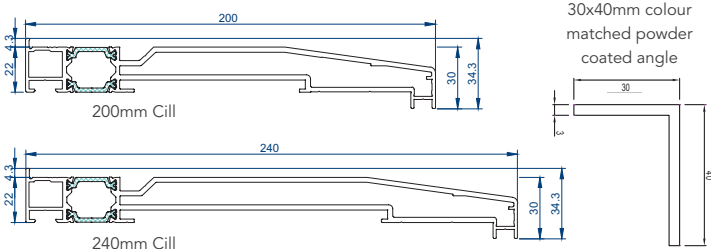

All measurements in mm

TWIN TRACK OPENING CONFIGURATIONS

*'inside' denotes slider on internal track

TWIN TRACK VERTICAL CROSS-SECTION

TWIN TRACK HORIZONTAL CROSS-SECTION

Shown above with optional 69mm meeting section

TWIN TRACK CILL OPTIONS

Min sash width 900mm Max sash width 2600mm

Min o/frame height 2000mm Max o/frame height 2500mm

Maximum outer frame width 6000mm

Maximum Weight per sash 300kg

ULTIMATE PANORAMA ALUMINIUM LIFT AND SLIDE PATIO DOORS - TYPICAL SECTIONS

TRIPLE TRACK OPENING

All measurements in mm

TRIPLE TRACK OPENING CONFIGURATIONS

*'inside' denotes slider on internal track

TRIPLE TRACK VERTICAL CROSS-SECTION

TRIPLE TRACK HORIZONTAL CROSS-SECTION

Shown above with standard 98mm meeting section

TRIPLE TRACK CILL OPTIONS

Min sash width 900mm Max sash width 2600mm

Min o/frame height 2000mm Max o/frame height 2500mm

Maximum outer frame width 6000mm

Maximum Weight per sash 300kg