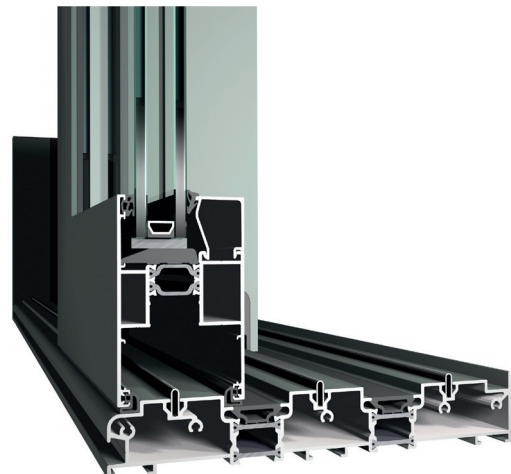

TRIPLE TRACK/THRESHOLD