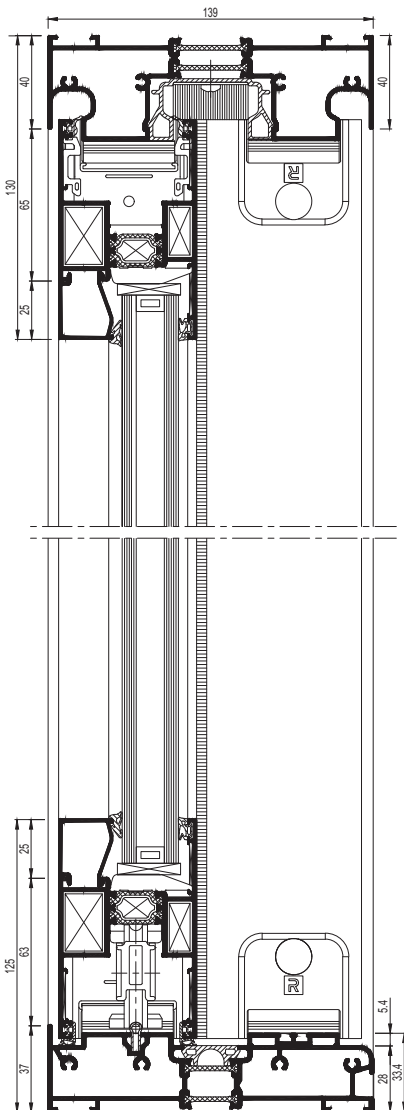

Ultimate PANORAMA

Aluminium Lift & Slide Patio Doors

Technical Specification

JohnFREDERICKS

MANUFACTURERS OF

theultimate[®]
collection

Aluminium Profile

- Reynaers CP130 profile
- Overall system depth
Frame: Twin track: 139mm
Triple track: 210mm
- Sash: 59mm
- Square bead
- Black gaskets
- 3* Yale cylinder
- Twin or triple track options
- 98mm meeting section (optional 69mm twin track only)
- 43mm jambs
- 45mm head
- 37mm threshold
- 94mm sash
- 25mm rebate height
- Square cut outerframe
- Mitered and crimped sashes
- Thermal break - fibreglass reinforced polyamide strips

All measurements in mm

TWIN TRACK OPENING CONFIGURATIONS

*'inside' denotes slider on internal track

TWIN TRACK VERTICAL CROSS-SECTION

TWIN TRACK HORIZONTAL CROSS-SECTION

Shown above with optional 69mm meeting section

TWIN TRACK CILL OPTIONS

Min sash width 900mm Max sash width 2600mm

Min o/frame height 2000mm Max o/frame height 2500mm

Maximum outer frame width 6000mm

Maximum Weight per sash 300kg

ULTIMATE PANORAMA ALUMINIUM LIFT AND SLIDE PATIO DOORS - TYPICAL SECTIONS

TRIPLE TRACK OPENING

All measurements in mm

TRIPLE TRACK OPENING CONFIGURATIONS

*'inside' denotes slider on internal track

TRIPLE TRACK VERTICAL CROSS-SECTION

TRIPLE TRACK HORIZONTAL CROSS-SECTION

Shown above with standard 98mm meeting section