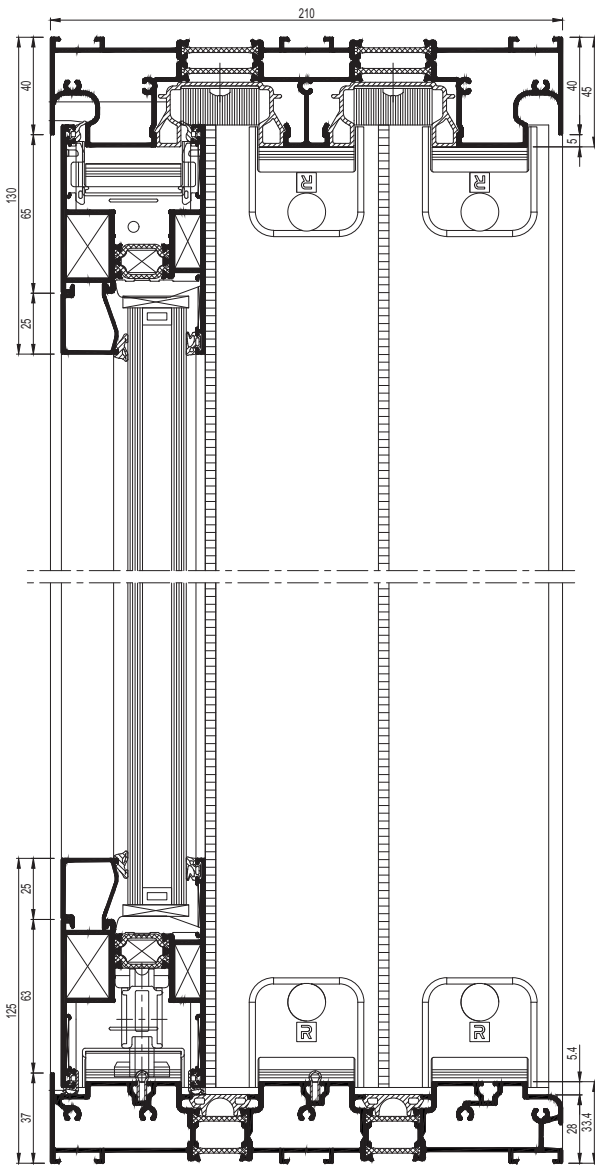

All measurements in mm

TWIN TRACK OPENING CONFIGURATIONS

*'inside' denotes slider on internal track

TWIN TRACK VERTICAL CROSS-SECTION

TWIN TRACK HORIZONTAL CROSS-SECTION

Shown above with optional 69mm meeting section

TWIN TRACK CILL OPTIONS

Min sash width 900mm Max sash width 2600mm

Min o/frame height 2000mm Max o/frame height 2500mm

Maximum outer frame width 6000mm

Maximum Weight per sash 300kg

ULTIMATE PANORAMA ALUMINIUM LIFT AND SLIDE PATIO DOORS - TYPICAL SECTIONS

TRIPLE TRACK OPENING

All measurements in mm

TRIPLE TRACK OPENING CONFIGURATIONS

*'inside' denotes slider on internal track

TRIPLE TRACK VERTICAL CROSS-SECTION

TRIPLE TRACK HORIZONTAL CROSS-SECTION

Shown above with standard 98mm meeting section

TRIPLE TRACK CILL OPTIONS

Min sash width 900mm Max sash width 2600mm

Min o/frame height 2000mm Max o/frame height 2500mm

Maximum outer frame width 6000mm

Maximum Weight per sash 300kg