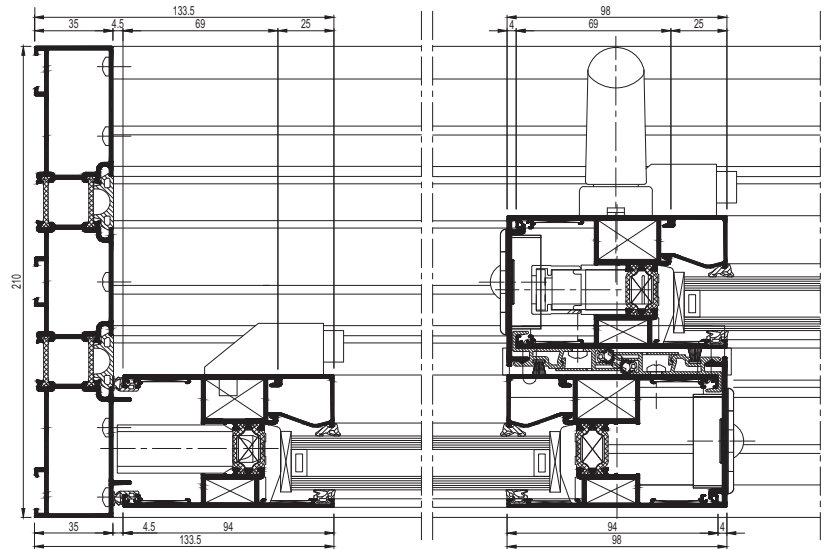

All measurements in mm

TWIN TRACK OPENING CONFIGURATIONS

*'inside' denotes slider on internal track

TWIN TRACK VERTICAL CROSS-SECTION

TWIN TRACK HORIZONTAL CROSS-SECTION

Shown above with optional 69mm meeting section

TWIN TRACK CILL OPTIONS

Min sash width 900mm Max sash width 2600mm

Min o/frame height 2000mm Max o/frame height 2500mm

Maximum outer frame width 6000mm

Maximum Weight per sash 300kg

ULTIMATE PANORAMA ALUMINIUM LIFT AND SLIDE PATIO DOORS - TYPICAL SECTIONS

TRIPLE TRACK OPENING

All measurements in mm

TRIPLE TRACK OPENING CONFIGURATIONS

*'inside' denotes slider on internal track

TRIPLE TRACK VERTICAL CROSS-SECTION

TRIPLE TRACK HORIZONTAL CROSS-SECTION

Shown above with standard 98mm meeting section

TRIPLE TRACK CILL OPTIONS

Min sash width 900mm Max sash width 2600mm

Min o/frame height 2000mm Max o/frame height 2500mm

Maximum outer frame width 6000mm

Maximum Weight per sash 300kg