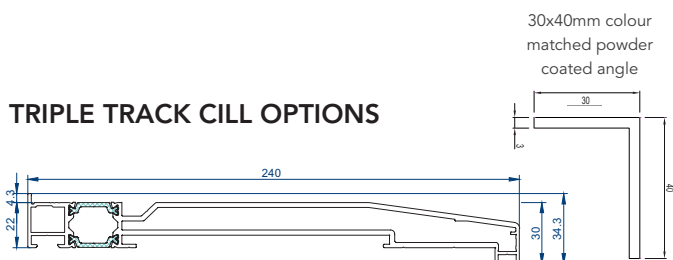

All measurements in mm

TWIN TRACK OPENING CONFIGURATIONS

*'inside' denotes slider on internal track

TWIN TRACK VERTICAL CROSS-SECTION

TWIN TRACK HORIZONTAL CROSS-SECTION

Shown above with optional 69mm meeting section

TRIPLE TRACK OPENING

All measurements in mm

TRIPLE TRACK OPENING CONFIGURATIONS

*'inside' denotes slider on internal track

TRIPLE TRACK VERTICAL CROSS-SECTION

TRIPLE TRACK HORIZONTAL CROSS-SECTION

Shown above with standard 98mm meeting section

TRIPLE TRACK CILL OPTIONS

Min sash width 900mm Max sash width 2600mm

Min o/frame height 2000mm Max o/frame height 2500mm

Maximum outer frame width 6000mm

Maximum Weight per sash 300kg