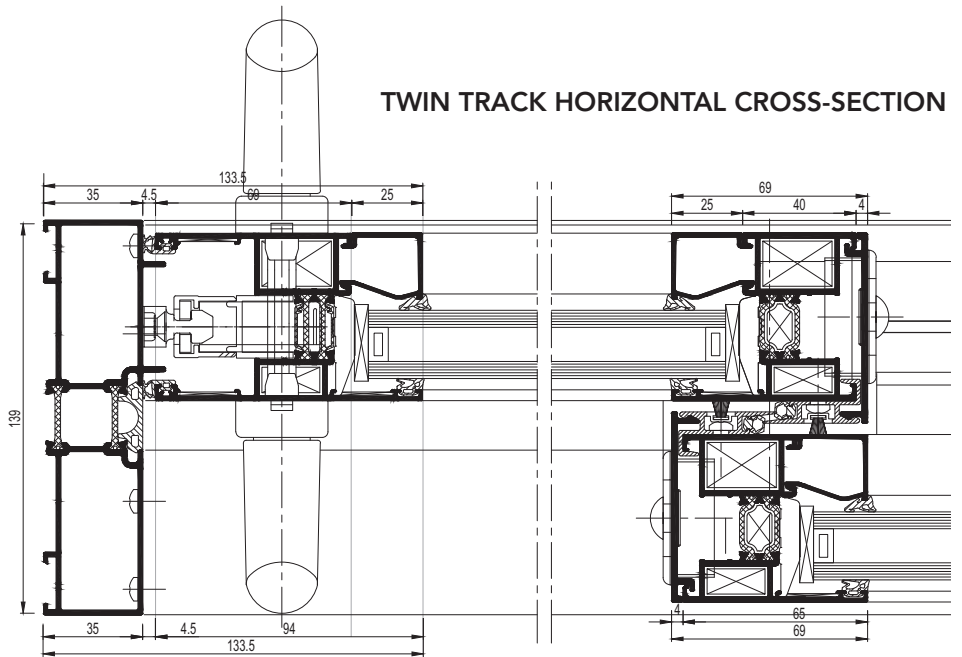

Ultimate PANORAMA

Aluminium Lift & Slide Patio Doors

Technical Specification

JohnFREDERICKS

MANUFACTURERS OF

theultimate[®]
collection

Aluminium Profile

- Reynaers CP130 profile
- Overall system depth
Frame: Twin track: 139mm
Triple track: 210mm
- Sash: 59mm
- Square bead
- Black gaskets
- 3* Yale cylinder
- Twin or triple track options
- 98mm meeting section (optional 69mm twin track only)
- 43mm jambs
- 45mm head
- 37mm threshold
- 94mm sash
- 25mm rebate height
- Square cut outerframe
- Mitered and crimped sashes
- Thermal break - fibreglass reinforced polyamide strips

All measurements in mm

TWIN TRACK OPENING CONFIGURATIONS

*'inside' denotes slider on internal track

TWIN TRACK VERTICAL CROSS-SECTION

TWIN TRACK HORIZONTAL CROSS-SECTION

Shown above with optional 69mm meeting section

TWIN TRACK CILL OPTIONS

Min sash width 900mm Max sash width 2600mm

Min o/frame height 2000mm Max o/frame height 2500mm

Maximum outer frame width 6000mm

Maximum Weight per sash 300kg

ULTIMATE PANORAMA ALUMINIUM LIFT AND SLIDE PATIO DOORS - TYPICAL SECTIONS

TRIPLE TRACK OPENING

All measurements in mm

TRIPLE TRACK OPENING CONFIGURATIONS

*'inside' denotes slider on internal track

TRIPLE TRACK VERTICAL CROSS-SECTION

TRIPLE TRACK HORIZONTAL CROSS-SECTION

Shown above with standard 98mm meeting section