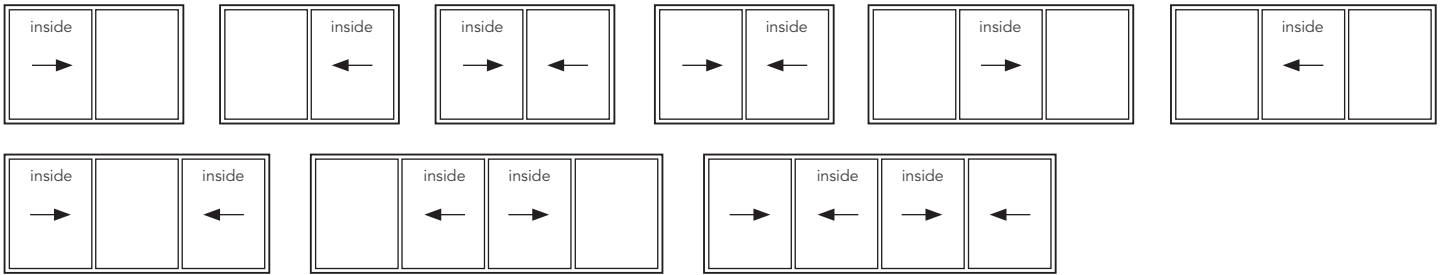

All measurements in mm

TWIN TRACK OPENING CONFIGURATIONS

*'inside' denotes slider on internal track

TWIN TRACK VERTICAL CROSS-SECTION

TWIN TRACK HORIZONTAL CROSS-SECTION

Shown above with optional 69mm meeting section

TRIPLE TRACK OPENING

All measurements in mm

TRIPLE TRACK OPENING CONFIGURATIONS

*'inside' denotes slider on internal track

TRIPLE TRACK VERTICAL CROSS-SECTION

TRIPLE TRACK HORIZONTAL CROSS-SECTION

Shown above with standard 98mm meeting section