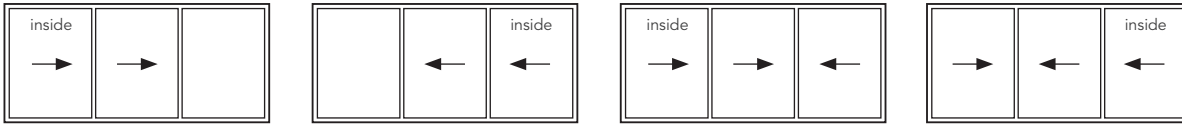

All measurements in mm

TWIN TRACK OPENING CONFIGURATIONS

*'inside' denotes slider on internal track

TWIN TRACK VERTICAL CROSS-SECTION

TWIN TRACK HORIZONTAL CROSS-SECTION

Shown above with optional 69mm meeting section

TWIN TRACK CILL OPTIONS

Min sash width 900mm Max sash width 2600mm

Min o/frame height 2000mm Max o/frame height 2500mm

Maximum outer frame width 6000mm

Maximum Weight per sash 300kg

ULTIMATE PANORAMA ALUMINIUM LIFT AND SLIDE PATIO DOORS - TYPICAL SECTIONS

TRIPLE TRACK OPENING

All measurements in mm

TRIPLE TRACK OPENING CONFIGURATIONS

*'inside' denotes slider on internal track

TRIPLE TRACK VERTICAL CROSS-SECTION

TRIPLE TRACK HORIZONTAL CROSS-SECTION

Shown above with standard 98mm meeting section