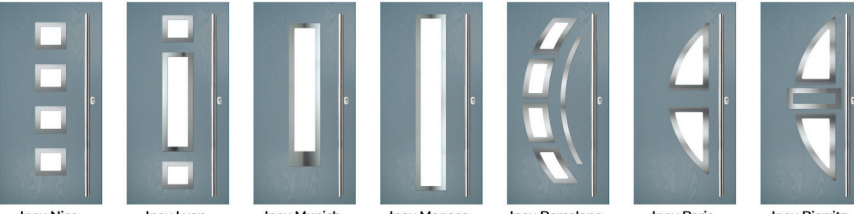

Inox Nice Inox Lyon Inox Munich Inox Monaco Inox Barcelona Inox Paris Inox Biarritz