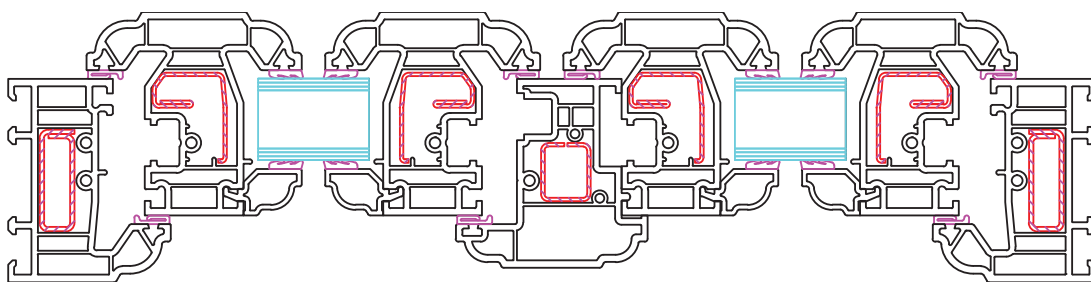

Locking and Hinge System

- Maco shootbolt-espag. 2 bidirectional cams, 2 or 4 roller cams (dependant on sash size), 2 shootbolt locks, 2 metal anti-jemmy hinge bolts. Yale high security fire escape/easy-clean hinges fitted as standard to all side-opening windows.
- Optional Tristay fire escape/easy-clean hinge with built in restrictor
- Optional Mega Hinge (used for triple glazed side hung sashes or extra wide sashes up to 900mm – maximum weight limits apply)

Glass Unit Options

- Standard – 28mm Double Glazed to U value 1.4
- (Black, White or Grey warm edge spacer bar)
- Optional 36mm Triple Glazed to U value 1.1 (bevelled bead only)

Glazing Options

- Clear or patterned glass | range of lead lite patterns
- Internal 18mm or 25mm Georgian bar
- Ovolo Ali-lock clip on Georgian bar inside and out

ULTIMATE RUSTIQUE OVOLO CASEMENT WINDOWS - TYPICAL SECTIONS

Outward opening internally beaded | Ovolo profile | All measurements in mm

FRENCH WINDOW HORIZONTAL CROSS SECTION

Side Hung Sash max width (Mull-Mull) 650mm

Top Hung Sash max width (Mull-Mull) 1450mm

Side Hung Sash max height (Mull-Mull) 1450mm

Top Hung Sash max height (Mull-Mull) 1050mm

Minimum Fanlight depth (O/Frame-Trans) 329mm

Weight Restrictions

Standard hinges will be changed for heavy duty hinges when the weight of the sash exceeds the limitations of standard hinges.