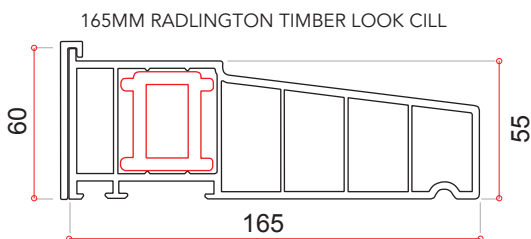

Ultimate Rustique Ovolo Casement Windows Technical Specification

JohnFREDERICKS

MANUFACTURERS OF

theultimate[®]
collection

PVC-u Profile

- Halo Rustique 70mm ovolo
- Standard outer frame 56mm high / optional 72mm
- Fully welded transoms and mullions
- Steel reinforced to manufacturers specification
- Variable bay poles available plus standard 90°
- Mitred internal ovolo beads
- French Casement Option available including 66mm Ovolo Floating Mullion

Glass Unit Options

- Standard – 28mm Double Glazed to U value 1.4
- (Black, White or Grey warm edge spacer bar)
- Optional 36mm Triple Glazed to U value 1.1 (bevelled bead only)

Glazing Options

- Clear or patterned glass | range of lead lite patterns
- Internal 18mm or 25mm Georgian bar
- Ovolo Ali-lock clip on Georgian bar inside and out

ULTIMATE RUSTIQUE OVOLO CASEMENT WINDOWS - TYPICAL SECTIONS

Outward opening internally beaded | Ovolo profile | All measurements in mm

FRENCH WINDOW HORIZONTAL CROSS SECTION

Side Hung Sash max width (Mull-Mull) 650mm

Using Heavy Duty Hinges

Top Opener Max 1450mm wide x 1550mm high (50kgs)
Side opener Max 750mm wide x 1450mm high (24kgs)
(Side Opener Max 900mm wide using DGS Mega Hinge)