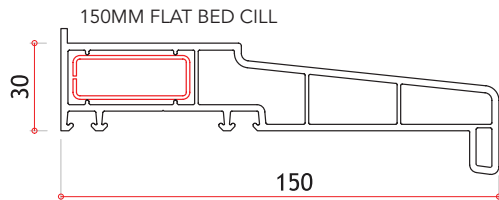

Glass Unit Options

- Standard – 28mm Double Glazed to U value 1.4
- (Black, White or Grey warm edge spacer bar)
- Optional 36mm Triple Glazed to U value 1.1 (bevelled bead only)

Glazing Options

- Clear or patterned glass | range of lead lite patterns
- Internal 18mm or 25mm Georgian bar
- Ovolo Ali-lock clip on Georgian bar inside and out

ULTIMATE RUSTIQUE OVOLO CASEMENT WINDOWS - TYPICAL SECTIONS

Outward opening internally beaded | Ovolo profile | All measurements in mm

FRENCH WINDOW HORIZONTAL CROSS SECTION

Side Hung Sash max width (Mull-Mull) 650mm

Top Hung Sash max width (Mull-Mull) 1450mm

Side Hung Sash max height (Mull-Mull) 1450mm

Top Hung Sash max height (Mull-Mull) 1050mm

Minimum Fanlight depth (O/Frame-Trans) 329mm

Weight Restrictions

Standard hinges will be changed for heavy duty hinges when the weight of the sash exceeds the limitations of standard hinges.

Using Heavy Duty Hinges

Top Opener Max 1450mm wide x 1550mm high (50kgs)
Side opener Max 750mm wide x 1450mm high (24kgs)
(Side Opener Max 900mm wide using DGS Mega Hinge)