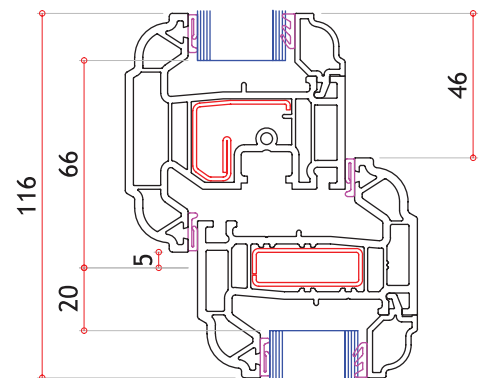

Glass Unit Options

- Standard – 28mm Double Glazed to U value 1.4
- (Black, White or Grey warm edge spacer bar)
- Optional 36mm Triple Glazed to U value 1.1 (bevelled bead only)

Glazing Options

- Clear or patterned glass | range of lead lite patterns
- Internal 18mm or 25mm Georgian bar
- Ovolo Ali-lock clip on Georgian bar inside and out

ULTIMATE RUSTIQUE OVOLO CASEMENT WINDOWS - TYPICAL SECTIONS

Outward opening internally beaded | Ovolo profile | All measurements in mm

FRENCH WINDOW HORIZONTAL CROSS SECTION

Side Hung Sash max width (Mull-Mull) 650mm

Top Hung Sash max width (Mull-Mull) 1450mm

Side Hung Sash max height (Mull-Mull) 1450mm

Top Hung Sash max height (Mull-Mull) 1050mm

Minimum Fanlight depth (O/Frame-Trans) 329mm

Weight Restrictions

Standard hinges will be changed for heavy duty hinges when the weight of the sash exceeds the limitations of standard hinges.

Using Heavy Duty Hinges

Top Opener Max 1450mm wide x 1550mm high (50kgs)
Side opener Max 750mm wide x 1450mm high (24kgs)
(Side Opener Max 900mm wide using DGS Mega Hinge)