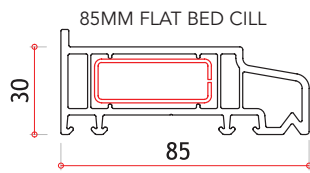

Glass Unit Options

- Standard – 28mm Double Glazed to U value 1.4
- (Black, White or Grey warm edge spacer bar)
- Optional 36mm Triple Glazed to U value 1.1 (bevelled bead only)

Glazing Options

- Clear or patterned glass | range of lead lite patterns
- Internal 18mm or 25mm Georgian bar
- Ovolo Ali-lock clip on Georgian bar inside and out

ULTIMATE RUSTIQUE OVOLO CASEMENT WINDOWS - TYPICAL SECTIONS

Outward opening internally beaded | Ovolo profile | All measurements in mm

FRENCH WINDOW HORIZONTAL CROSS SECTION

Side Hung Sash max width (Mull-Mull) 650mm

Top Hung Sash max width (Mull-Mull) 1450mm

Side Hung Sash max height (Mull-Mull) 1450mm

Top Hung Sash max height (Mull-Mull) 1050mm

Minimum Fanlight depth (O/Frame-Trans) 329mm

Weight Restrictions

Standard hinges will be changed for heavy duty hinges when the weight of the sash exceeds the limitations of standard hinges.

Using Heavy Duty Hinges

Top Opener Max 1450mm wide x 1550mm high (50kgs)
Side opener Max 750mm wide x 1450mm high (24kgs)
(Side Opener Max 900mm wide using DGS Mega Hinge)