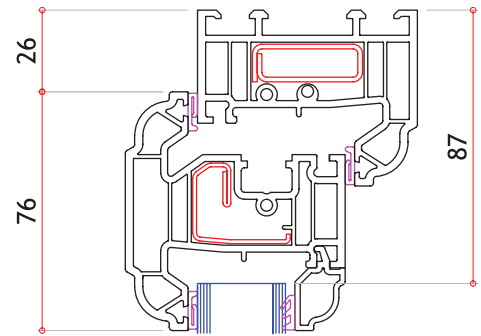

Glass Unit Options

- Standard – 28mm Double Glazed to U value 1.4
- (Black, White or Grey warm edge spacer bar)
- Optional 36mm Triple Glazed to U value 1.1 (bevelled bead only)

Glazing Options

- Clear or patterned glass | range of lead lite patterns
- Internal 18mm or 25mm Georgian bar
- Ovolo Ali-lock clip on Georgian bar inside and out

ULTIMATE RUSTIQUE OVOLO CASEMENT WINDOWS - TYPICAL SECTIONS

Outward opening internally beaded | Ovolo profile | All measurements in mm

FRENCH WINDOW HORIZONTAL CROSS SECTION

Side Hung Sash max width (Mull-Mull) 650mm

Top Hung Sash max width (Mull-Mull) 1450mm

Side Hung Sash max height (Mull-Mull) 1450mm

Top Hung Sash max height (Mull-Mull) 1050mm

Minimum Fanlight depth (O/Frame-Trans) 329mm

Weight Restrictions

Standard hinges will be changed for heavy duty hinges when the weight of the sash exceeds the limitations of standard hinges.

Using Heavy Duty Hinges

Top Opener Max 1450mm wide x 1550mm high (50kgs)
Side opener Max 750mm wide x 1450mm high (24kgs)
(Side Opener Max 900mm wide using DGS Mega Hinge)