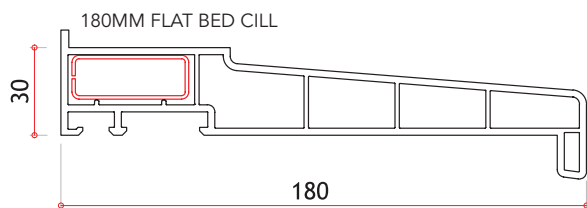

Glass Unit Options

- Standard – 28mm Double Glazed to U value 1.4
- (Black, White or Grey warm edge spacer bar)
- Optional 36mm Triple Glazed to U value 1.1 (bevelled bead only)

Glazing Options

- Clear or patterned glass | range of lead lite patterns
- Internal 18mm or 25mm Georgian bar
- Ovolo Ali-lock clip on Georgian bar inside and out

ULTIMATE RUSTIQUE OVOLO CASEMENT WINDOWS - TYPICAL SECTIONS

Outward opening internally beaded | Ovolo profile | All measurements in mm

FRENCH WINDOW HORIZONTAL CROSS SECTION

Side Hung Sash max width (Mull-Mull) 650mm

Top Hung Sash max width (Mull-Mull) 1450mm

Side Hung Sash max height (Mull-Mull) 1450mm

Top Hung Sash max height (Mull-Mull) 1050mm

Minimum Fanlight depth (O/Frame-Trans) 329mm

Weight Restrictions

Standard hinges will be changed for heavy duty hinges when the weight of the sash exceeds the limitations of standard hinges.

Using Heavy Duty Hinges

Top Opener Max 1450mm wide x 1550mm high (50kgs)
Side opener Max 750mm wide x 1450mm high (24kgs)
(Side Opener Max 900mm wide using DGS Mega Hinge)