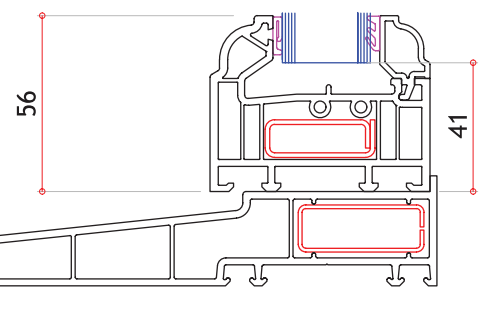

Glass Unit Options

- Standard – 28mm Double Glazed to U value 1.4
- (Black, White or Grey warm edge spacer bar)
- Optional 36mm Triple Glazed to U value 1.1 (bevelled bead only)

Glazing Options

- Clear or patterned glass | range of lead lite patterns
- Internal 18mm or 25mm Georgian bar
- Ovolo Ali-lock clip on Georgian bar inside and out

ULTIMATE RUSTIQUE OVOLO CASEMENT WINDOWS - TYPICAL SECTIONS

Outward opening internally beaded | Ovolo profile | All measurements in mm

FRENCH WINDOW HORIZONTAL CROSS SECTION

Side Hung Sash max width (Mull-Mull) 650mm

Top Hung Sash max width (Mull-Mull) 1450mm

Side Hung Sash max height (Mull-Mull) 1450mm

Top Hung Sash max height (Mull-Mull) 1050mm

Minimum Fanlight depth (O/Frame-Trans) 329mm

Weight Restrictions

Standard hinges will be changed for heavy duty hinges when the weight of the sash exceeds the limitations of standard hinges.

Using Heavy Duty Hinges

Top Opener Max 1450mm wide x 1550mm high (50kgs)
Side opener Max 750mm wide x 1450mm high (24kgs)
(Side Opener Max 900mm wide using DGS Mega Hinge)