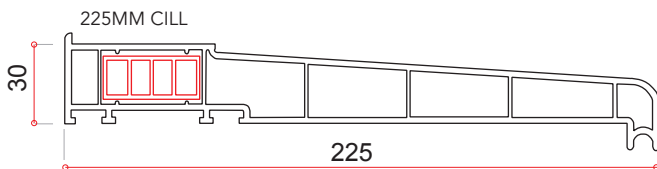

Ultimate Rustique Ovolo Casement Windows Technical Specification

JohnFREDERICKS

MANUFACTURERS OF

theultimate[®]
collection

PVC-u Profile

- Halo Rustique 70mm ovolo
- Standard outer frame 56mm high / optional 72mm
- Fully welded transoms and mullions
- Steel reinforced to manufacturers specification
- Variable bay poles available plus standard 90°
- Mitred internal ovolo beads
- French Casement Option available including 66mm Ovolo Floating Mullion

Glass Unit Options

- Standard – 28mm Double Glazed to U value 1.4
- (Black, White or Grey warm edge spacer bar)
- Optional 36mm Triple Glazed to U value 1.1 (bevelled bead only)

Glazing Options

- Clear or patterned glass | range of lead lite patterns
- Internal 18mm or 25mm Georgian bar
- Ovolo Ali-lock clip on Georgian bar inside and out

ULTIMATE RUSTIQUE OVOLO CASEMENT WINDOWS - TYPICAL SECTIONS

Outward opening internally beaded | Ovolo profile | All measurements in mm

FRENCH WINDOW HORIZONTAL CROSS SECTION

Side Hung Sash max width (Mull-Mull) 650mm

Using Heavy Duty Hinges

Top Opener Max 1450mm wide x 1550mm high (50kgs)
Side opener Max 750mm wide x 1450mm high (24kgs)
(Side Opener Max 900mm wide using DGS Mega Hinge)