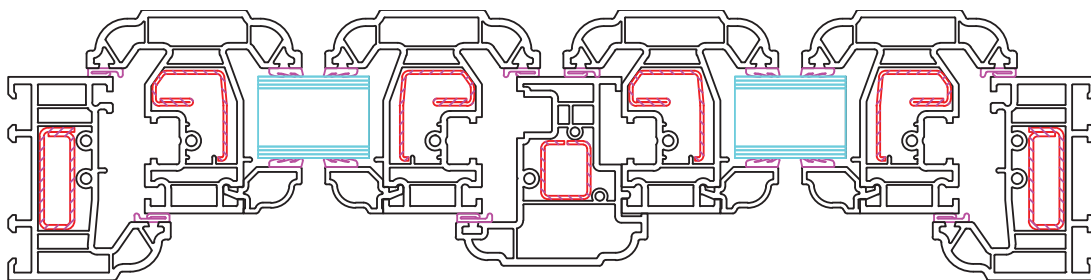

Locking and Hinge System

- Maco shootbolt-espag. 2 bidirectional cams, 2 or 4 roller cams (dependant on sash size), 2 shootbolt locks, 2 metal anti-jemmy hinge bolts. Yale high security fire escape/easy-clean hinges fitted as standard to all side-opening windows.
- Optional Tristay fire escape/easy-clean hinge with built in restrictor
- Optional Mega Hinge (used for triple glazed side hung sashes or extra wide sashes up to 900mm – maximum weight limits apply)

Glass Unit Options

- Standard – 28mm Double Glazed to U value 1.4
- (Black, White or Grey warm edge spacer bar)
- Optional 36mm Triple Glazed to U value 1.1 (bevelled bead only)

Glazing Options

- Clear or patterned glass | range of lead lite patterns
- Internal 18mm or 25mm Georgian bar
- Ovolo Ali-lock clip on Georgian bar inside and out

ULTIMATE RUSTIQUE OVOLO CASEMENT WINDOWS - TYPICAL SECTIONS

Outward opening internally beaded | Ovolo profile | All measurements in mm

FRENCH WINDOW HORIZONTAL CROSS SECTION

Side Hung Sash max width (Mull-Mull) 650mm

Top Hung Sash max width (Mull-Mull) 1450mm

Side Hung Sash max height (Mull-Mull) 1450mm

Top Hung Sash max height (Mull-Mull) 1050mm

Minimum Fanlight depth (O/Frame-Trans) 329mm

Weight Restrictions

Standard hinges will be changed for heavy duty hinges when the weight of the sash exceeds the limitations of standard hinges.