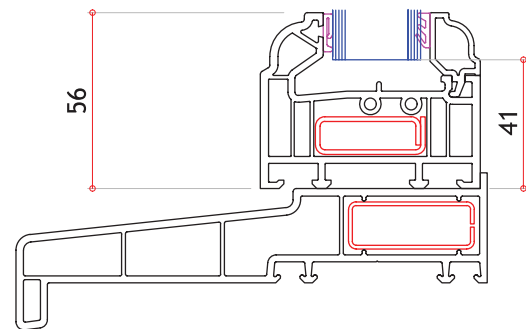

Glass Unit Options

- Standard – 28mm Double Glazed to U value 1.4
- (Black, White or Grey warm edge spacer bar)
- Optional 36mm Triple Glazed to U value 1.1 (bevelled bead only)

Glazing Options

- Clear or patterned glass | range of lead lite patterns
- Internal 18mm or 25mm Georgian bar
- Ovolo Ali-lock clip on Georgian bar inside and out

ULTIMATE RUSTIQUE OVOLO CASEMENT WINDOWS - TYPICAL SECTIONS

Outward opening internally beaded | Ovolo profile | All measurements in mm

FRENCH WINDOW HORIZONTAL CROSS SECTION

Side Hung Sash max width (Mull-Mull) 650mm

Top Hung Sash max width (Mull-Mull) 1450mm

Side Hung Sash max height (Mull-Mull) 1450mm

Top Hung Sash max height (Mull-Mull) 1050mm

Minimum Fanlight depth (O/Frame-Trans) 329mm

Weight Restrictions

Standard hinges will be changed for heavy duty hinges when the weight of the sash exceeds the limitations of standard hinges.

Using Heavy Duty Hinges

Top Opener Max 1450mm wide x 1550mm high (50kgs)
 Side opener Max 750mm wide x 1450mm high (24kgs)
 (Side Opener Max 900mm wide using DGS Mega Hinge)