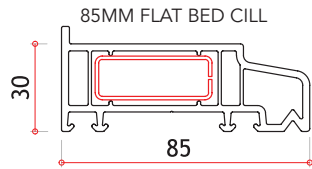

Glass Unit Options

- Standard – 28mm Double Glazed to U value 1.4
- (Black, White or Grey warm edge spacer bar)
- Optional 36mm Triple Glazed to U value 1.1 (bevelled bead only)

Glazing Options

- Clear or patterned glass | range of lead lite patterns
- Internal 18mm or 25mm Georgian bar
- Ovolo Ali-lock clip on Georgian bar inside and out

ULTIMATE RUSTIQUE OVOLO CASEMENT WINDOWS - TYPICAL SECTIONS

Outward opening internally beaded | Ovolo profile | All measurements in mm

FRENCH WINDOW HORIZONTAL CROSS SECTION

Side Hung Sash max width (Mull-Mull) 650mm

Top Hung Sash max width (Mull-Mull) 1450mm

Side Hung Sash max height (Mull-Mull) 1450mm

Top Hung Sash max height (Mull-Mull) 1050mm

Minimum Fanlight depth (O/Frame-Trans) 329mm

Weight Restrictions

Standard hinges will be changed for heavy duty hinges when the weight of the sash exceeds the limitations of standard hinges.

Using Heavy Duty Hinges

Top Opener Max 1450mm wide x 1550mm high (50kgs)
 Side opener Max 750mm wide x 1450mm high (24kgs)
 (Side Opener Max 900mm wide using DGS Mega Hinge)