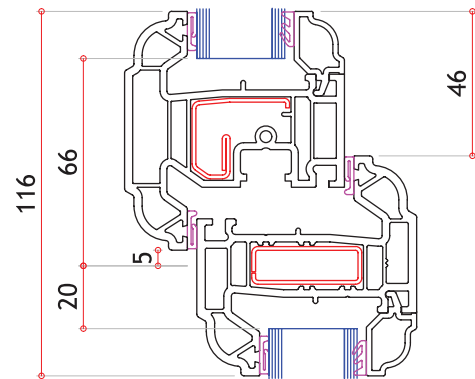

Glass Unit Options

- Standard – 28mm Double Glazed to U value 1.4
- (Black, White or Grey warm edge spacer bar)
- Optional 36mm Triple Glazed to U value 1.1 (bevelled bead only)

Glazing Options

- Clear or patterned glass | range of lead lite patterns
- Internal 18mm or 25mm Georgian bar
- Ovolo Ali-lock clip on Georgian bar inside and out

ULTIMATE RUSTIQUE OVOLO CASEMENT WINDOWS - TYPICAL SECTIONS

Outward opening internally beaded | Ovolo profile | All measurements in mm

FRENCH WINDOW HORIZONTAL CROSS SECTION

Side Hung Sash max width (Mull-Mull) 650mm

Top Hung Sash max width (Mull-Mull) 1450mm

Side Hung Sash max height (Mull-Mull) 1450mm

Top Hung Sash max height (Mull-Mull) 1050mm

Minimum Fanlight depth (O/Frame-Trans) 329mm

Weight Restrictions

Standard hinges will be changed for heavy duty hinges when the weight of the sash exceeds the limitations of standard hinges.

Using Heavy Duty Hinges

Top Opener Max 1450mm wide x 1550mm high (50kgs)
 Side opener Max 750mm wide x 1450mm high (24kgs)
 (Side Opener Max 900mm wide using DGS Mega Hinge)