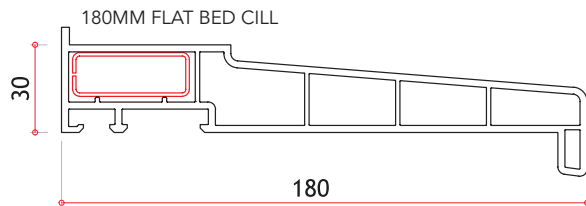

Glass Unit Options

- Standard – 28mm Double Glazed to U value 1.4
- (Black, White or Grey warm edge spacer bar)
- Optional 36mm Triple Glazed to U value 1.1 (bevelled bead only)

Glazing Options

- Clear or patterned glass | range of lead lite patterns
- Internal 18mm or 25mm Georgian bar
- Ovolo Ali-lock clip on Georgian bar inside and out

ULTIMATE RUSTIQUE OVOLO CASEMENT WINDOWS - TYPICAL SECTIONS

Outward opening internally beaded | Ovolo profile | All measurements in mm

FRENCH WINDOW HORIZONTAL CROSS SECTION

Side Hung Sash max width (Mull-Mull) 650mm

Top Hung Sash max width (Mull-Mull) 1450mm

Side Hung Sash max height (Mull-Mull) 1450mm

Top Hung Sash max height (Mull-Mull) 1050mm

Minimum Fanlight depth (O/Frame-Trans) 329mm

Weight Restrictions

Standard hinges will be changed for heavy duty hinges when the weight of the sash exceeds the limitations of standard hinges.

Using Heavy Duty Hinges

Top Opener Max 1450mm wide x 1550mm high (50kgs)
 Side opener Max 750mm wide x 1450mm high (24kgs)
 (Side Opener Max 900mm wide using DGS Mega Hinge)