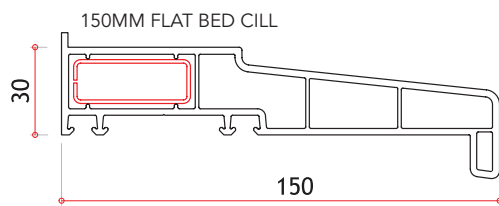

Glass Unit Options

- Standard – 28mm Double Glazed to U value 1.4
- (Black, White or Grey warm edge spacer bar)
- Optional 36mm Triple Glazed to U value 1.1 (bevelled bead only)

Glazing Options

- Clear or patterned glass | range of lead lite patterns
- Internal 18mm or 25mm Georgian bar
- Ovolo Ali-lock clip on Georgian bar inside and out

ULTIMATE RUSTIQUE OVOLO CASEMENT WINDOWS - TYPICAL SECTIONS

Outward opening internally beaded | Ovolo profile | All measurements in mm

FRENCH WINDOW HORIZONTAL CROSS SECTION

Side Hung Sash max width (Mull-Mull) 650mm

Top Hung Sash max width (Mull-Mull) 1450mm

Side Hung Sash max height (Mull-Mull) 1450mm

Top Hung Sash max height (Mull-Mull) 1050mm

Minimum Fanlight depth (O/Frame-Trans) 329mm

Weight Restrictions

Standard hinges will be changed for heavy duty hinges when the weight of the sash exceeds the limitations of standard hinges.

Using Heavy Duty Hinges

Top Opener Max 1450mm wide x 1550mm high (50kgs)
 Side opener Max 750mm wide x 1450mm high (24kgs)
 (Side Opener Max 900mm wide using DGS Mega Hinge)