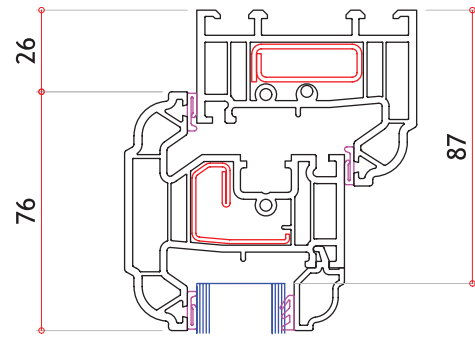

Glass Unit Options

- Standard – 28mm Double Glazed to U value 1.4
- (Black, White or Grey warm edge spacer bar)
- Optional 36mm Triple Glazed to U value 1.1 (bevelled bead only)

Glazing Options

- Clear or patterned glass | range of lead lite patterns
- Internal 18mm or 25mm Georgian bar
- Ovolo Ali-lock clip on Georgian bar inside and out

ULTIMATE RUSTIQUE OVOLO CASEMENT WINDOWS - TYPICAL SECTIONS

Outward opening internally beaded | Ovolo profile | All measurements in mm

FRENCH WINDOW HORIZONTAL CROSS SECTION

Side Hung Sash max width (Mull-Mull) 650mm

Top Hung Sash max width (Mull-Mull) 1450mm

Side Hung Sash max height (Mull-Mull) 1450mm

Top Hung Sash max height (Mull-Mull) 1050mm

Minimum Fanlight depth (O/Frame-Trans) 329mm

Weight Restrictions

Standard hinges will be changed for heavy duty hinges when the weight of the sash exceeds the limitations of standard hinges.

Using Heavy Duty Hinges

Top Opener Max 1450mm wide x 1550mm high (50kgs)
 Side opener Max 750mm wide x 1450mm high (24kgs)
 (Side Opener Max 900mm wide using DGS Mega Hinge)