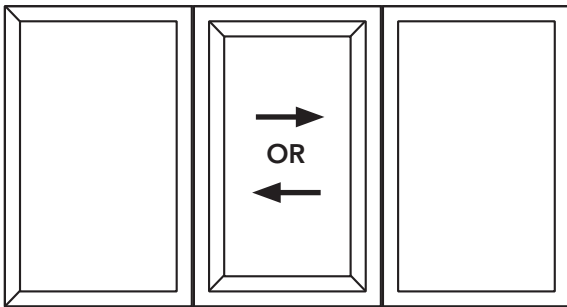

## Glass Unit Options

- Standard – 28mm Double Glazed Toughened Glass
- Black, White or Grey warm edge spacer bar

## Glazing Options

- Wide range of patterned / privacy and leaded / Georgian glass designs available, tailored to suit your specific requirements

# ULTIMATE INLINE PATIO DOORS - TYPICAL SECTIONS

Doors can be 2,3 or 4 panel

Fully bevelled or ovolo profile | All measurements in mm

4 PANEL HORIZONTAL IN-LINE PATIO

3 PANEL HORIZONTAL IN-LINE PATIO

2 PANEL HORIZONTAL IN-LINE PATIO

## Minimum and Maximum Patio Door Sizes

Style	Min Width	Min Height	Max Width	Max Height
2 Panel In-line	1600mm	2000mm	3000mm	2400mm
3 Panel In-line	2400mm	2000mm	4000mm	2400mm
4 Panel In-line	3000mm	2000mm	5000mm	2400mm