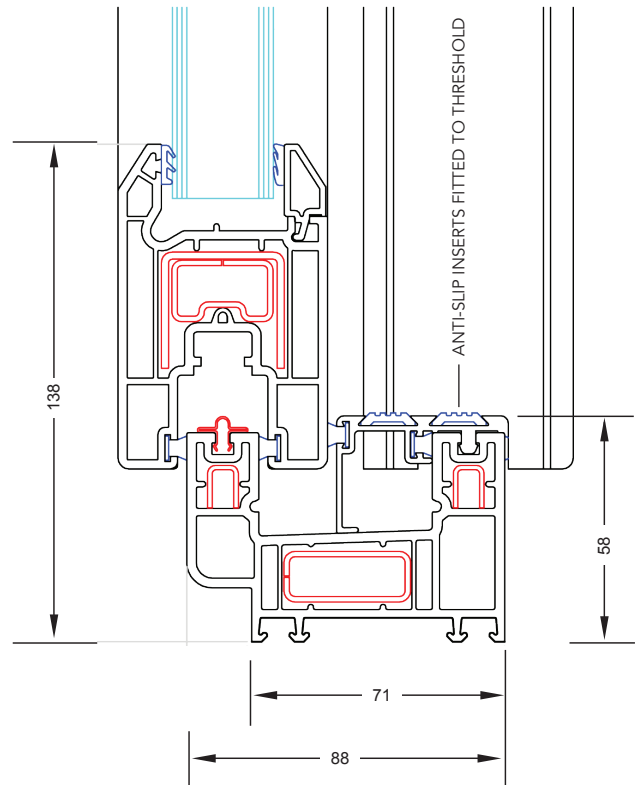

## Glass Unit Options

- Standard – 28mm Double Glazed Toughened Glass
- Black, White or Grey warm edge spacer bar

# ULTIMATE INLINE PATIO DOORS - TYPICAL SECTIONS

Doors can be 2,3 or 4 panel

Fully bevelled or ovolo profile | All measurements in mm

4 PANEL HORIZONTAL IN-LINE PATIO

3 PANEL HORIZONTAL IN-LINE PATIO

2 PANEL HORIZONTAL IN-LINE PATIO

## Minimum and Maximum Patio Door Sizes

Style	Min Width	Min Height	Max Width	Max Height
2 Panel In-line	1600mm	2000mm	3000mm	2400mm
3 Panel In-line	2400mm	2000mm	4000mm	2400mm
4 Panel In-line	3000mm	2000mm	5000mm	2400mm

Note:- Doors can be sited on 30mm Halo cills as shown on entrance door data cards.