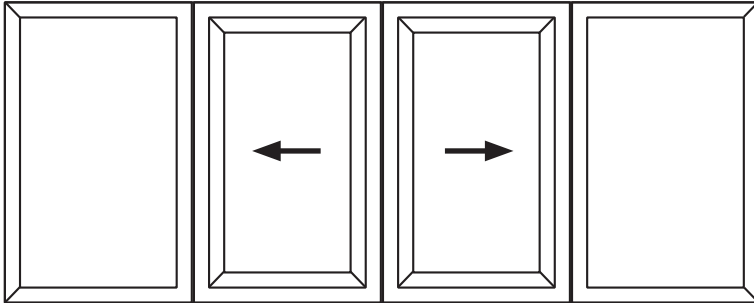

## Glass Unit Options

- Standard – 28mm Double Glazed Toughened Glass
- Black, White or Grey warm edge spacer bar

# ULTIMATE INLINE PATIO DOORS - TYPICAL SECTIONS

Doors can be 2,3 or 4 panel

Fully bevelled or ovolo profile | All measurements in mm

4 PANEL HORIZONTAL IN-LINE PATIO

3 PANEL HORIZONTAL IN-LINE PATIO

2 PANEL HORIZONTAL IN-LINE PATIO