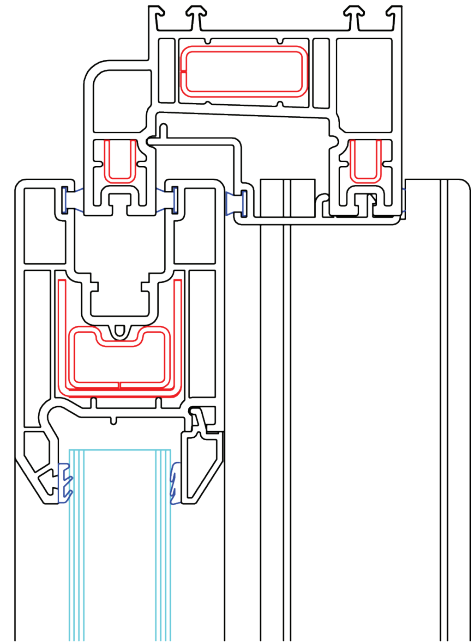

## PVC-u Profile

- Halo bevelled or ovolo profile sash
- Outer frame 88mm rebated to 71mm depth x 58mm high
- Welded outer frame and sashes
- (optional mechanical joined outer frame)
- Steel reinforced to manufacturers specification
- Mitred internal bevelled or ovolo beads

## Glass Unit Options

- Standard – 28mm Double Glazed Toughened Glass
- Black, White or Grey warm edge spacer bar

# ULTIMATE INLINE PATIO DOORS - TYPICAL SECTIONS

Doors can be 2,3 or 4 panel

Fully bevelled or ovolo profile | All measurements in mm

4 PANEL HORIZONTAL IN-LINE PATIO

3 PANEL HORIZONTAL IN-LINE PATIO

2 PANEL HORIZONTAL IN-LINE PATIO

## Minimum and Maximum Patio Door Sizes

Style	Min Width	Min Height	Max Width	Max Height
2 Panel In-line	1600mm	2000mm	3000mm	2400mm
3 Panel In-line	2400mm	2000mm	4000mm	2400mm
4 Panel In-line	3000mm	2000mm	5000mm	2400mm