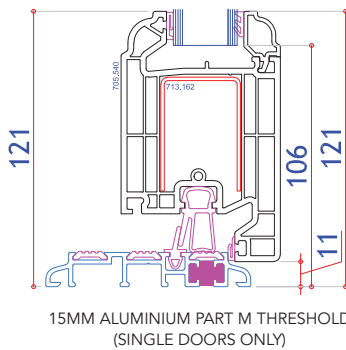

Glass Unit Options

- Standard – 28mm Double Glazed Toughened Glass
- Black, White or Grey warm edge spacer bar

Glazing Options

- Clear or patterned glass | range of lead lite patterns
- Internal 18mm or 25mm Georgian bar
- Bevelled Ali-lock clip-on Georgian bar inside and out (or ovolo to match beads)
- Wide range of colour matched ornamental ply reinforced door Panels

Doors can be Inward or Outward Opening
Sections shown inward opening | All measurements in mm

System 10 Bevelled Door Assembly
(Fully Bevelled)

Rustique Ovolo Door Assembly
(Fully Ovolo)

Heritage Style Door Assembly
(Ovolo O/F with bevelled door sash)

Minimum single door width 550

Maximum single door width 1150

Min door width to fit letter plate
(620 if made together with SL) 645

Min SL width to fit letter plate
(454 if made together with door) 479

Max door height excluding cill 2200