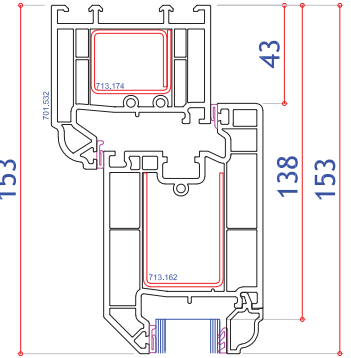

Glass Unit Options

- Standard – 28mm Double Glazed Toughened Glass
- Black, White or Grey warm edge spacer bar

Glazing Options

- Clear or patterned glass | range of lead lite patterns
- Internal 18mm or 25mm Georgian bar
- Bevelled Ali-lock clip-on Georgian bar inside and out (or ovolo to match beads)
- Wide range of colour matched ornamental ply reinforced door Panels

Doors can be Inward or Outward Opening
Sections shown inward opening | All measurements in mm

System 10 Bevelled Door Assembly
(Fully Bevelled)

Rustique Ovolo Door Assembly
(Fully Ovolo)

Heritage Style Door Assembly
(Ovolo O/F with bevelled door sash)

Minimum single door width 550

Maximum single door width 1150

Min door width to fit letter plate
(620 if made together with SL) 645

Min SL width to fit letter plate
(454 if made together with door) 479

Max door height excluding cill 2200