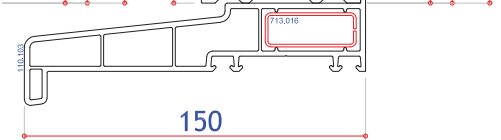

Doors can be Inward or Outward Opening
Sections shown inward opening | All measurements in mm

System 10 Bevelled Door Assembly
(Fully Bevelled)

Rustique Ovolo Door Assembly
(Fully Ovolo)

Heritage Style Door Assembly
(Ovolo O/F with bevelled door sash)