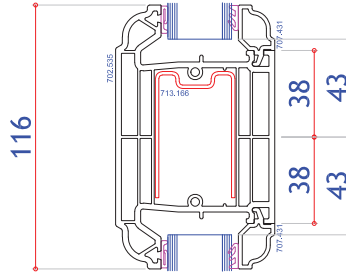

Glass Unit Options

- Standard – 28mm Double Glazed Toughened Glass
- Black, White or Grey warm edge spacer bar

Glazing Options

- Clear or patterned glass | range of lead lite patterns
- Internal 18mm or 25mm Georgian bar
- Bevelled Ali-lock clip-on Georgian bar inside and out (or ovolo to match beads)
- Wide range of colour matched ornamental ply reinforced door Panels

Doors can be Inward or Outward Opening
Sections shown inward opening | All measurements in mm

System 10 Bevelled Door Assembly
(Fully Bevelled)

Rustique Ovolo Door Assembly
(Fully Ovolo)

Heritage Style Door Assembly
(Ovolo O/F with bevelled door sash)

Minimum single door width 550

Maximum single door width 1150

Min door width to fit letter plate
(620 if made together with SL) 645

Min SL width to fit letter plate
(454 if made together with door) 479

Max door height excluding cill 2200