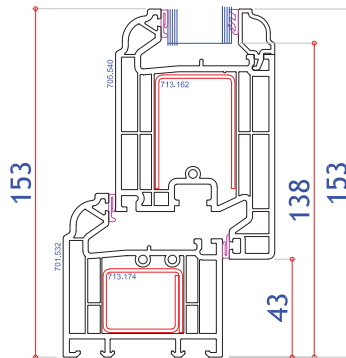

Doors can be Inward or Outward Opening
Sections shown inward opening | All measurements in mm

System 10 Bevelled Door Assembly
(Fully Bevelled)

Rustique Ovolo Door Assembly
(Fully Ovolo)

Heritage Style Door Assembly
(Ovolo O/F with bevelled door sash)

Minimum single door width 550

Maximum single door width 1150

Min door width to fit letter plate
(620 if made together with SL) 645

Min SL width to fit letter plate
(454 if made together with door) 479

Max door height excluding cill 2200