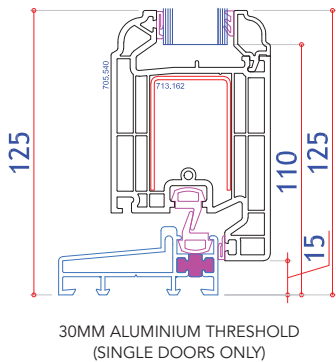

Glass Unit Options

- Standard – 28mm Double Glazed Toughened Glass
- Black, White or Grey warm edge spacer bar

Glazing Options

- Clear or patterned glass | range of lead lite patterns
- Internal 18mm or 25mm Georgian bar
- Bevelled Ali-lock clip-on Georgian bar inside and out (or ovolo to match beads)
- Wide range of colour matched ornamental ply reinforced door Panels

Doors can be Inward or Outward Opening
Sections shown inward opening | All measurements in mm

System 10 Bevelled Door Assembly
(Fully Bevelled)

Rustique Ovolo Door Assembly
(Fully Ovolo)

Heritage Style Door Assembly
(Ovolo O/F with bevelled door sash)

Minimum single door width 550

Maximum single door width 1150

Min door width to fit letter plate
(620 if made together with SL) 645

Min SL width to fit letter plate
(454 if made together with door) 479

Max door height excluding cill 2200