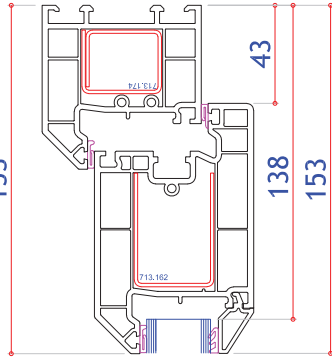

Glass Unit Options

- Standard – 28mm Double Glazed Toughened Glass
- Black, White or Grey warm edge spacer bar

Glazing Options

- Clear or patterned glass | range of lead lite patterns
- Internal 18mm or 25mm Georgian bar
- Bevelled Ali-lock clip-on Georgian bar inside and out (or ovolo to match beads)
- Wide range of colour matched ornamental ply reinforced door Panels

Doors can be Inward or Outward Opening
Sections shown inward opening | All measurements in mm

System 10 Bevelled Door Assembly
(Fully Bevelled)

Rustique Ovolo Door Assembly
(Fully Ovolo)

Heritage Style Door Assembly
(Ovolo O/F with bevelled door sash)

Minimum single door width 550

Maximum single door width 1150

Min door width to fit letter plate
(620 if made together with SL) 645

Min SL width to fit letter plate
(454 if made together with door) 479

Max door height excluding cill 2200