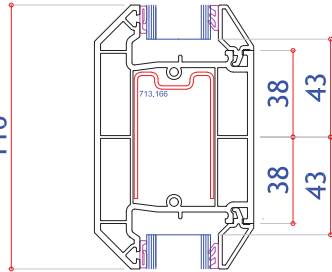

Glass Unit Options

- Standard – 28mm Double Glazed Toughened Glass
- Black, White or Grey warm edge spacer bar

Glazing Options

- Clear or patterned glass | range of lead lite patterns
- Internal 18mm or 25mm Georgian bar
- Bevelled Ali-lock clip-on Georgian bar inside and out (or ovolo to match beads)
- Wide range of colour matched ornamental ply reinforced door Panels

Doors can be Inward or Outward Opening
Sections shown inward opening | All measurements in mm

System 10 Bevelled Door Assembly
(Fully Bevelled)

Rustique Ovolo Door Assembly
(Fully Ovolo)

Heritage Style Door Assembly
(Ovolo O/F with bevelled door sash)

Minimum single door width 550

Maximum single door width 1150

Min door width to fit letter plate
(620 if made together with SL) 645

Min SL width to fit letter plate
(454 if made together with door) 479

Max door height excluding cill 2200