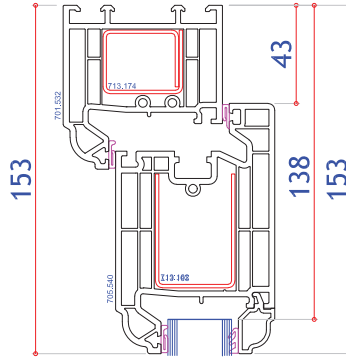

Glass Unit Options

- Standard – 28mm Double Glazed Toughened Glass
- Black, White or Grey warm edge spacer bar

Glazing Options

- Clear or patterned glass | range of lead lite patterns
- Internal 18mm or 25mm Georgian bar
- Bevelled Ali-lock clip-on Georgian bar inside and out (or ovolo to match beads)
- Wide range of colour matched ornamental ply reinforced door Panels

Doors can be Inward or Outward Opening
Sections shown inward opening | All measurements in mm

System 10 Bevelled Door Assembly
(Fully Bevelled)

Rustique Ovolo Door Assembly
(Fully Ovolo)

Heritage Style Door Assembly
(Ovolo O/F with bevelled door sash)

Minimum single door width 550

Maximum single door width 1150

Min door width to fit letter plate
(620 if made together with SL) 645

Min SL width to fit letter plate
(454 if made together with door) 479

Max door height excluding cill 2200