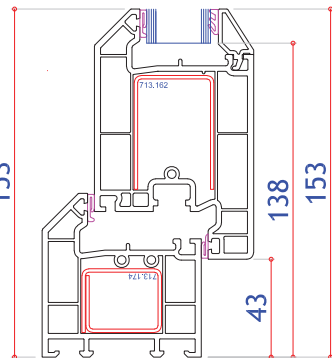

Doors can be Inward or Outward Opening
Sections shown inward opening | All measurements in mm

System 10 Bevelled Door Assembly
(Fully Bevelled)

Rustique Ovolo Door Assembly
(Fully Ovolo)

Heritage Style Door Assembly
(Ovolo O/F with bevelled door sash)

Minimum single door width 550

Maximum single door width 1150

Min door width to fit letter plate
(620 if made together with SL) 645

Min SL width to fit letter plate
(454 if made together with door) 479

Max door height excluding cill 2200