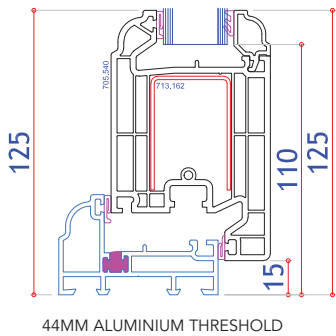

Glass Unit Options

- Standard – 28mm Double Glazed Toughened Glass
- Black, White or Grey warm edge spacer bar

Glazing Options

- Clear or patterned glass | range of lead lite patterns
- Internal 18mm or 25mm Georgian bar
- Bevelled Ali-lock clip-on Georgian bar inside and out (or ovolo to match beads)
- Wide range of colour matched ornamental ply reinforced door Panels

Doors can be Inward or Outward Opening
Sections shown inward opening | All measurements in mm

System 10 Bevelled Door Assembly
(Fully Bevelled)

Rustique Ovolo Door Assembly
(Fully Ovolo)

Heritage Style Door Assembly
(Ovolo O/F with bevelled door sash)

Minimum single door width 550

Maximum single door width 1150

Min door width to fit letter plate
(620 if made together with SL) 645

Min SL width to fit letter plate
(454 if made together with door) 479

Max door height excluding cill 2200