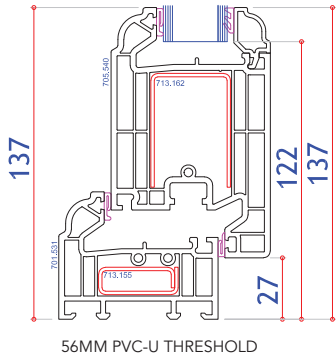

Glass Unit Options

- Standard – 28mm Double Glazed Toughened Glass
- Black, White or Grey warm edge spacer bar

Glazing Options

- Clear or patterned glass | range of lead lite patterns
- Internal 18mm or 25mm Georgian bar
- Bevelled Ali-lock clip-on Georgian bar inside and out (or ovolo to match beads)
- Wide range of colour matched ornamental ply reinforced door Panels

Doors can be Inward or Outward Opening
Sections shown inward opening | All measurements in mm

System 10 Bevelled Door Assembly
(Fully Bevelled)

Rustique Ovolo Door Assembly
(Fully Ovolo)

Heritage Style Door Assembly
(Ovolo O/F with bevelled door sash)

Minimum single door width 550

Maximum single door width 1150

Min door width to fit letter plate
(620 if made together with SL) 645

Min SL width to fit letter plate
(454 if made together with door) 479

Max door height excluding cill 2200