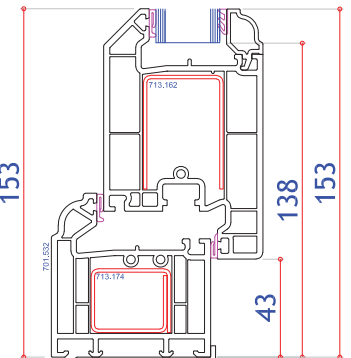

Doors can be Inward or Outward Opening
Sections shown inward opening | All measurements in mm

System 10 Bevelled Door Assembly
(Fully Bevelled)

Rustique Ovolo Door Assembly
(Fully Ovolo)

Heritage Style Door Assembly
(Ovolo O/F with bevelled door sash)

Minimum single door width 550

Maximum single door width 1150

Min door width to fit letter plate
(620 if made together with SL) 645

Min SL width to fit letter plate
(454 if made together with door) 479

Max door height excluding cill 2200