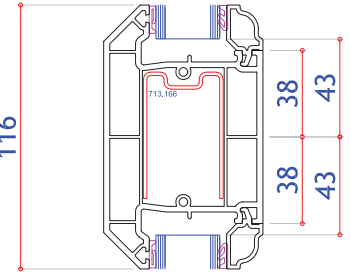

Doors can be Inward or Outward Opening
Sections shown inward opening | All measurements in mm

System 10 Bevelled Door Assembly
(Fully Bevelled)

Rustique Ovolo Door Assembly
(Fully Ovolo)

Heritage Style Door Assembly
(Ovolo O/F with bevelled door sash)

Minimum single door width 550

Maximum single door width 1150

Min door width to fit letter plate
(620 if made together with SL) 645

Min SL width to fit letter plate
(454 if made together with door) 479

Max door height excluding cill 2200