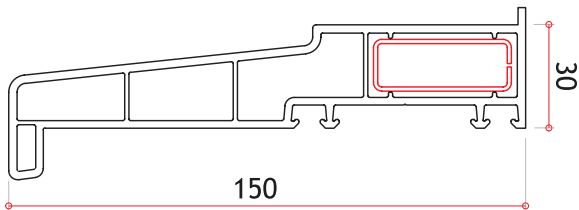

ULTIMATE 44MM COMPOSITE DOORS - TYPICAL SECTIONS

Doors can be Inward or Outward Opening | All measurements in mm

Threshold Options / Cill Options

72MM PVC-U THRESHOLD
(BEVELLED)

72MM PVC-U THRESHOLD
(OVOLO)

56MM PVC-U THRESHOLD
(BEVELLED)

56MM PVC-U THRESHOLD
(OVOLO)

44MM ALUMINIUM THRESHOLD
(BEVELLED)

44MM ALUMINIUM THRESHOLD
(OVOLO)

STORMGUARD
AM3-70 THRESHOLD

Flat Bed Cill 85mm, 150mm, 180mm