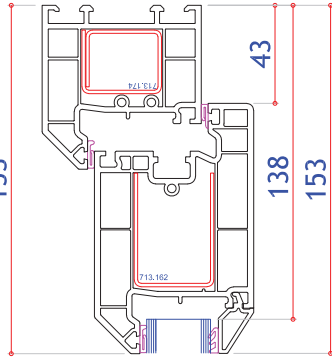

# ULTIMATE BESPOKE PVC-U ENTRANCE DOORS - TYPICAL SECTIONS

Doors can be Inward or Outward Opening  
Sections shown inward opening | All measurements in mm

**System 10 Bevelled Door Assembly**  
(Fully Bevelled)

**Rustique Ovolo Door Assembly**  
(Fully Ovolo)

**Heritage Style Door Assembly**  
(Ovolo O/F with bevelled door sash)

Minimum single door width 550

Maximum single door width 1150

Min door width to fit letter plate  
(620 if made together with SL) 645

Min SL width to fit letter plate  
(454 if made together with door) 479

Max door height excluding cill 2200

Minimum door height excluding cill  
(before lock alteration necessary) 1771