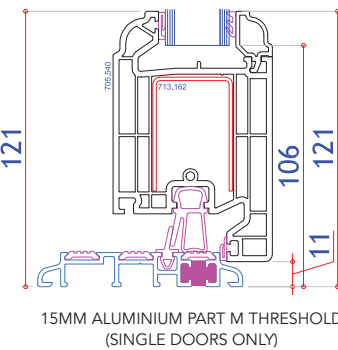

# ULTIMATE BESPOKE PVC-U ENTRANCE DOORS - TYPICAL SECTIONS

Doors can be Inward or Outward Opening  
Sections shown inward opening | All measurements in mm

**System 10 Bevelled Door Assembly**  
(Fully Bevelled)

**Rustique Ovolo Door Assembly**  
(Fully Ovolo)

**Heritage Style Door Assembly**  
(Ovolo O/F with bevelled door sash)

Minimum single door width 550

Maximum single door width 1150

Min door width to fit letter plate  
(620 if made together with SL) 645

Min SL width to fit letter plate  
(454 if made together with door) 479

Max door height excluding cill 2200

Minimum door height excluding cill  
(before lock alteration necessary) 1771