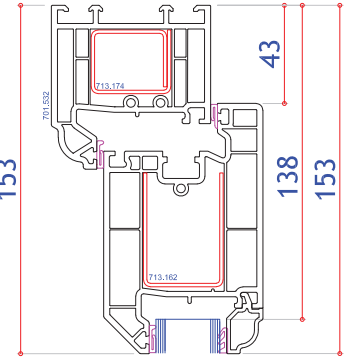

# ULTIMATE BESPOKE PVC-U ENTRANCE DOORS - TYPICAL SECTIONS

Doors can be Inward or Outward Opening  
Sections shown inward opening | All measurements in mm

**System 10 Bevelled Door Assembly**  
(Fully Bevelled)

**Rustique Ovolo Door Assembly**  
(Fully Ovolo)

**Heritage Style Door Assembly**  
(Ovolo O/F with bevelled door sash)

Minimum single door width 550

Maximum single door width 1150

Min door width to fit letter plate  
(620 if made together with SL) 645

Min SL width to fit letter plate  
(454 if made together with door) 479

Max door height excluding cill 2200

Minimum door height excluding cill  
(before lock alteration necessary) 1771