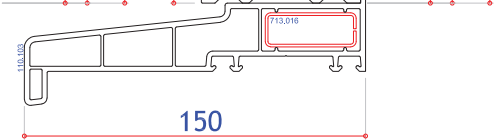

# ULTIMATE BESPOKE PVC-U ENTRANCE DOORS - TYPICAL SECTIONS

Doors can be Inward or Outward Opening  
Sections shown inward opening | All measurements in mm

**System 10 Bevelled Door Assembly**  
(Fully Bevelled)

**Rustique Ovolo Door Assembly**  
(Fully Ovolo)

**Heritage Style Door Assembly**  
(Ovolo O/F with bevelled door sash)

Minimum single door width 550

Maximum single door width 1150

Min door width to fit letter plate  
(620 if made together with SL) 645