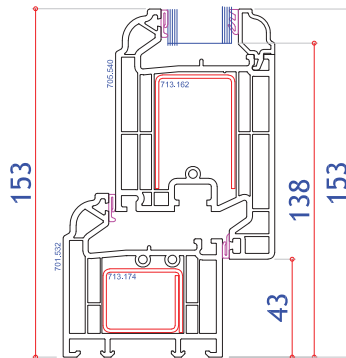

# ULTIMATE BESPOKE PVC-U ENTRANCE DOORS - TYPICAL SECTIONS

Doors can be Inward or Outward Opening  
Sections shown inward opening | All measurements in mm

**System 10 Bevelled Door Assembly**  
(Fully Bevelled)

**Rustique Ovolo Door Assembly**  
(Fully Ovolo)

**Heritage Style Door Assembly**  
(Ovolo O/F with bevelled door sash)

Minimum single door width 550

Maximum single door width 1150

Min door width to fit letter plate  
(620 if made together with SL) 645

Min SL width to fit letter plate  
(454 if made together with door) 479

Max door height excluding cill 2200

Minimum door height excluding cill  
(before lock alteration necessary) 1771