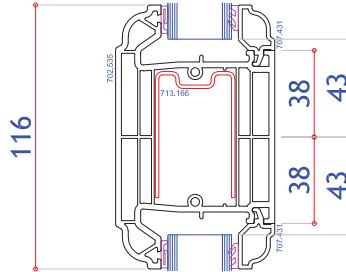

# ULTIMATE BESPOKE PVC-U ENTRANCE DOORS - TYPICAL SECTIONS

Doors can be Inward or Outward Opening  
Sections shown inward opening | All measurements in mm

**System 10 Bevelled Door Assembly**  
(Fully Bevelled)

**Rustique Ovolo Door Assembly**  
(Fully Ovolo)

**Heritage Style Door Assembly**  
(Ovolo O/F with bevelled door sash)

Minimum single door width 550

Maximum single door width 1150

Min door width to fit letter plate  
(620 if made together with SL) 645

Min SL width to fit letter plate  
(454 if made together with door) 479

Max door height excluding cill 2200

Minimum door height excluding cill  
(before lock alteration necessary) 1771