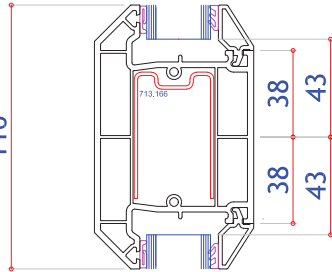

# ULTIMATE BESPOKE PVC-U ENTRANCE DOORS - TYPICAL SECTIONS

Doors can be Inward or Outward Opening  
Sections shown inward opening | All measurements in mm

**System 10 Bevelled Door Assembly**  
(Fully Bevelled)

**Rustique Ovolo Door Assembly**  
(Fully Ovolo)

**Heritage Style Door Assembly**  
(Ovolo O/F with bevelled door sash)

Minimum single door width 550

Maximum single door width 1150

Min door width to fit letter plate  
(620 if made together with SL) 645

Min SL width to fit letter plate  
(454 if made together with door) 479

Max door height excluding cill 2200

Minimum door height excluding cill  
(before lock alteration necessary) 1771