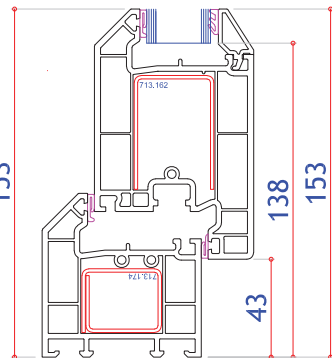

# ULTIMATE BESPOKE PVC-U ENTRANCE DOORS - TYPICAL SECTIONS

Doors can be Inward or Outward Opening  
Sections shown inward opening | All measurements in mm

**System 10 Bevelled Door Assembly**  
(Fully Bevelled)

**Rustique Ovolo Door Assembly**  
(Fully Ovolo)

**Heritage Style Door Assembly**  
(Ovolo O/F with bevelled door sash)

Minimum single door width 550

Maximum single door width 1150

Min door width to fit letter plate  
(620 if made together with SL) 645

Min SL width to fit letter plate  
(454 if made together with door) 479

Max door height excluding cill 2200

Minimum door height excluding cill  
(before lock alteration necessary) 1771