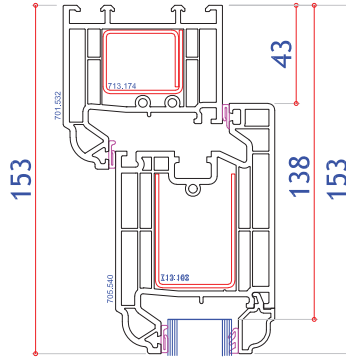

## Glazing Options

- Clear or patterned glass | range of lead lite patterns
- Internal 18mm or 25mm Georgian bar
- Bevelled Ali-lock clip-on Georgian bar inside and out (or ovolo to match beads)
- Wide range of colour matched ornamental ply reinforced door Panels

# ULTIMATE BESPOKE PVC-U ENTRANCE DOORS - TYPICAL SECTIONS

Doors can be Inward or Outward Opening  
Sections shown inward opening | All measurements in mm

**System 10 Bevelled Door Assembly**  
(Fully Bevelled)

**Rustique Ovolo Door Assembly**  
(Fully Ovolo)

**Heritage Style Door Assembly**  
(Ovolo O/F with bevelled door sash)

Minimum single door width 550

Maximum single door width 1150

Min door width to fit letter plate  
(620 if made together with SL) 645

Min SL width to fit letter plate  
(454 if made together with door) 479

Max door height excluding cill 2200

Minimum door height excluding cill  
(before lock alteration necessary) 1771