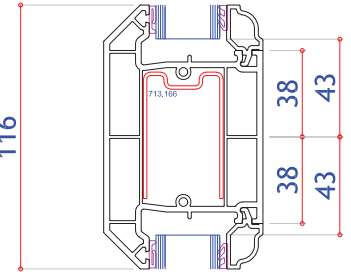

# ULTIMATE BESPOKE PVC-U ENTRANCE DOORS - TYPICAL SECTIONS

Doors can be Inward or Outward Opening  
Sections shown inward opening | All measurements in mm

**System 10 Bevelled Door Assembly**  
(Fully Bevelled)

**Rustique Ovolo Door Assembly**  
(Fully Ovolo)

**Heritage Style Door Assembly**  
(Ovolo O/F with bevelled door sash)

Minimum single door width 550

Maximum single door width 1150

Min door width to fit letter plate  
(620 if made together with SL) 645