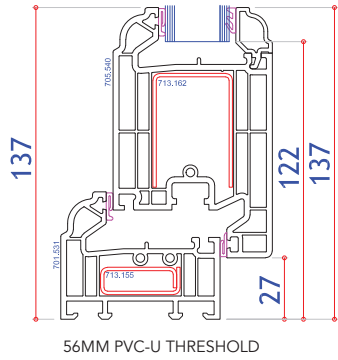

## Glass Unit Options

- Standard – 28mm Double Glazed Toughened Glass
- Black, White or Grey warm edge spacer bar

## Glazing Options

- Clear or patterned glass | range of lead lite patterns
- Internal 18mm or 25mm Georgian bar
- Bevelled Ali-lock clip-on Georgian bar inside and out (or ovolo to match beads)
- Wide range of colour matched ornamental ply reinforced door Panels

# ULTIMATE BESPOKE PVC-U ENTRANCE DOORS - TYPICAL SECTIONS

Doors can be Inward or Outward Opening  
Sections shown inward opening | All measurements in mm

**System 10 Bevelled Door Assembly**  
(Fully Bevelled)