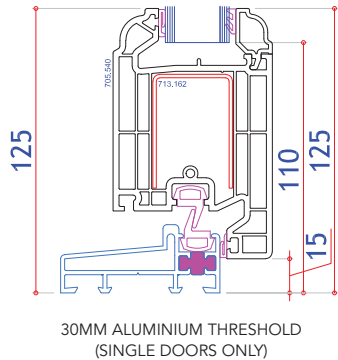

## Glazing Options

- Clear or patterned glass | range of lead lite patterns
- Internal 18mm or 25mm Georgian bar
- Bevelled Ali-lock clip-on Georgian bar inside and out (or ovolo to match beads)
- Wide range of colour matched ornamental ply reinforced door Panels

# ULTIMATE BESPOKE PVC-U ENTRANCE DOORS - TYPICAL SECTIONS

Doors can be Inward or Outward Opening  
Sections shown inward opening | All measurements in mm

**System 10 Bevelled Door Assembly**  
(Fully Bevelled)

**Rustique Ovolo Door Assembly**  
(Fully Ovolo)

**Heritage Style Door Assembly**  
(Ovolo O/F with bevelled door sash)

Minimum single door width 550

Maximum single door width 1150

Min door width to fit letter plate  
(620 if made together with SL) 645

Min SL width to fit letter plate  
(454 if made together with door) 479

Max door height excluding cill 2200

Minimum door height excluding cill  
(before lock alteration necessary) 1771