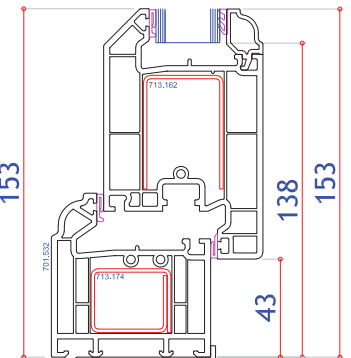

# ULTIMATE BESPOKE PVC-U ENTRANCE DOORS - TYPICAL SECTIONS

Doors can be Inward or Outward Opening  
Sections shown inward opening | All measurements in mm

**System 10 Bevelled Door Assembly**  
(Fully Bevelled)

**Rustique Ovolo Door Assembly**  
(Fully Ovolo)

**Heritage Style Door Assembly**  
(Ovolo O/F with bevelled door sash)

Minimum single door width 550

Maximum single door width 1150

Min door width to fit letter plate  
(620 if made together with SL) 645

Min SL width to fit letter plate  
(454 if made together with door) 479

Max door height excluding cill 2200

Minimum door height excluding cill  
(before lock alteration necessary) 1771