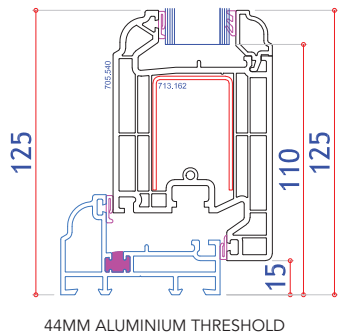

## Glazing Options

- Clear or patterned glass | range of lead lite patterns
- Internal 18mm or 25mm Georgian bar
- Bevelled Ali-lock clip-on Georgian bar inside and out (or ovolo to match beads)
- Wide range of colour matched ornamental ply reinforced door Panels

# ULTIMATE BESPOKE PVC-U ENTRANCE DOORS - TYPICAL SECTIONS

Doors can be Inward or Outward Opening  
Sections shown inward opening | All measurements in mm

**System 10 Bevelled Door Assembly**  
(Fully Bevelled)

**Rustique Ovolo Door Assembly**  
(Fully Ovolo)

**Heritage Style Door Assembly**  
(Ovolo O/F with bevelled door sash)

Minimum single door width 550

Maximum single door width 1150

Min door width to fit letter plate  
(620 if made together with SL) 645

Min SL width to fit letter plate  
(454 if made together with door) 479

Max door height excluding cill 2200

Minimum door height excluding cill  
(before lock alteration necessary) 1771