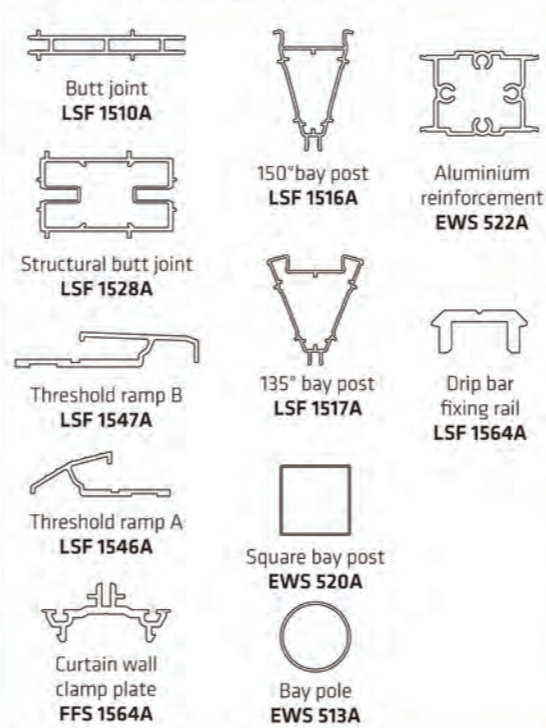

Main profiles

Beads

X NOTE X
OPTIONAL SEAL
GASKETS ARE
NOT AVAILABLE

PVC-U ancillaries

PVC-U mouldings

Aluminium extrusions

Miscellaneous components